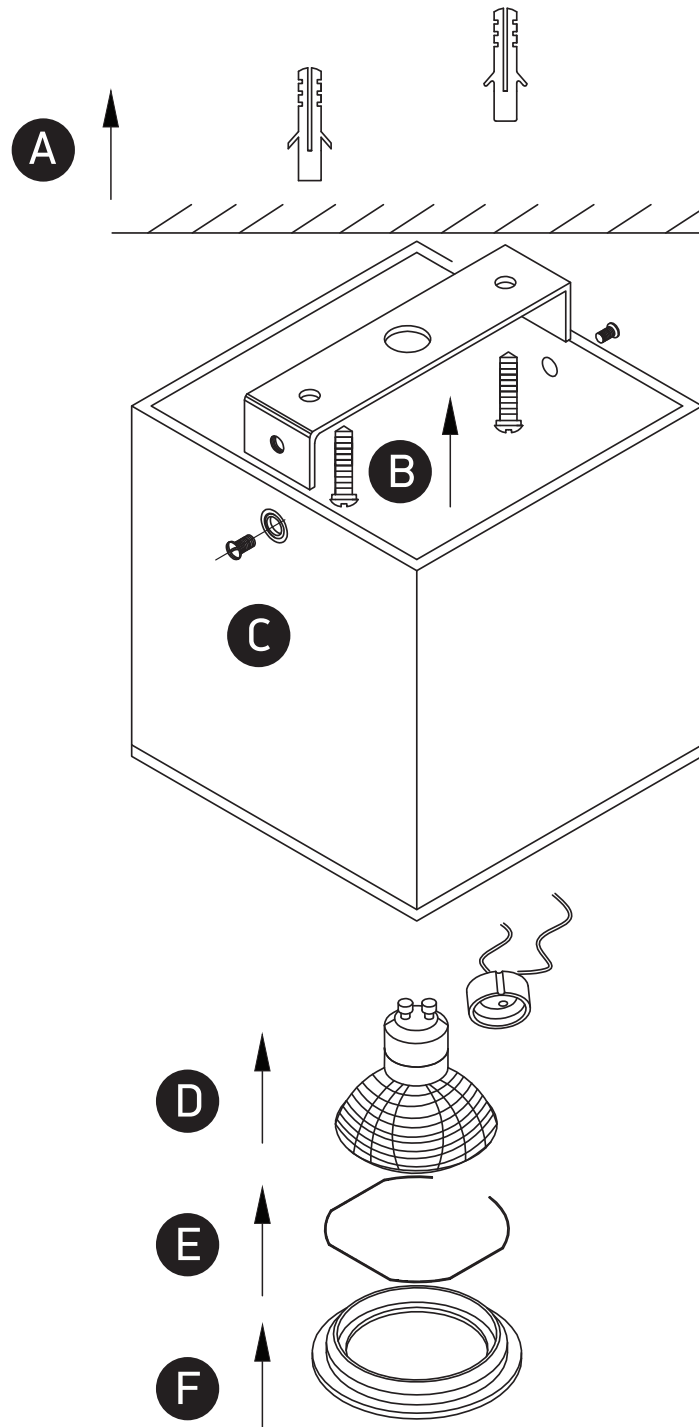

INSTALLATION MANUAL

12105B

100-240V | GU10 | 35W | IP20 | Natural aluminium | Adjustable

Warnings:

1. Make sure that the product is installed properly before connecting to electricity.
2. Do not cover the fitting.
3. Maintenance and installation should only be carried out by a professional electrician.