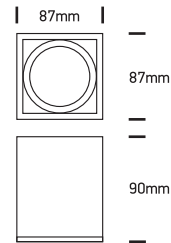

INSTALLATION MANUAL

12105B

100-240V | GU10 | 35W | IP20 | Natural aluminium | Adjustable

Warnings:

1. Make sure that the product is installed properly before connecting to electricity.
2. Do not cover the fitting.
3. Maintenance and installation should only be carried out by a professional electrician.