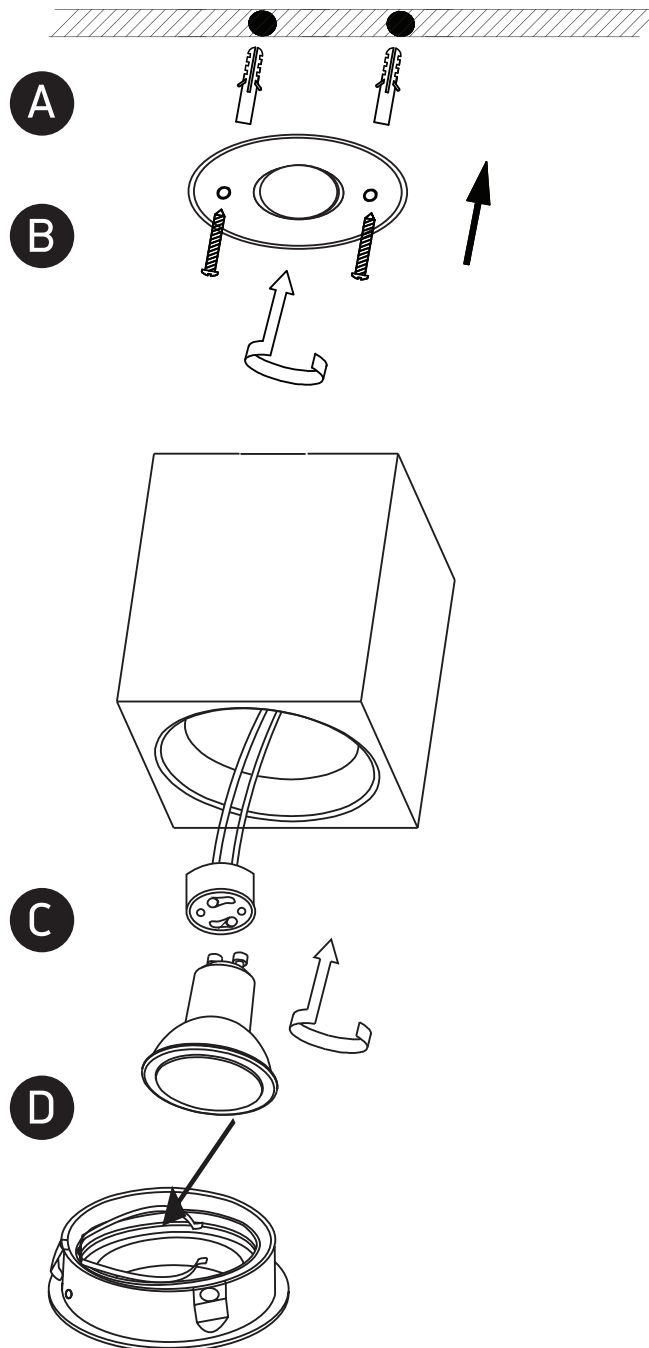

## 12105AC

100-240V | MR16 | GU10 | 10W | IP20 | Aluminium | Adjustable

**one**  
LIGHT