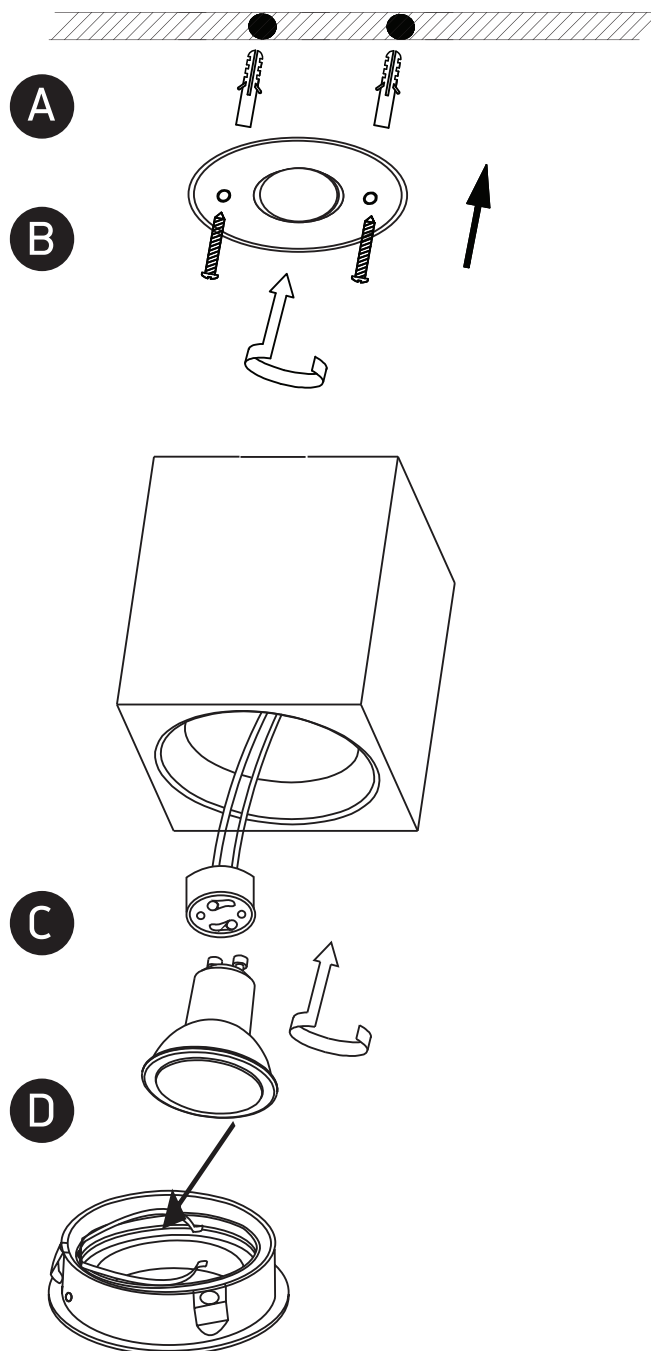

## 12105AC

100-240V | MR16 | GU10 | 10W | IP20 | Aluminium | Adjustable

**one**  
LIGHT