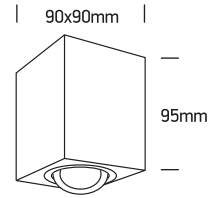

## 12105AC

100-240V | MR16 | GU10 | 10W | IP20 | Aluminium | Adjustable

**one**  
LIGHT