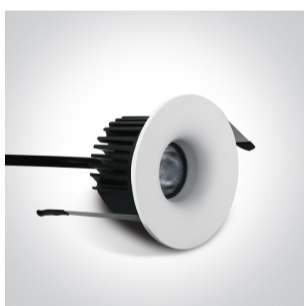

02 Recessed Spots Fixed LED>The 7W COB IP65 Range

10107DB/W/W

7W COB LED recessed spot suitable for indoor and outdoor installation, IP65.

Requires 700mA driver.

Complies with standard EN60598-1 and any other specific standards.

Downloads

Dimensions

Gallery

Must be ordered separately