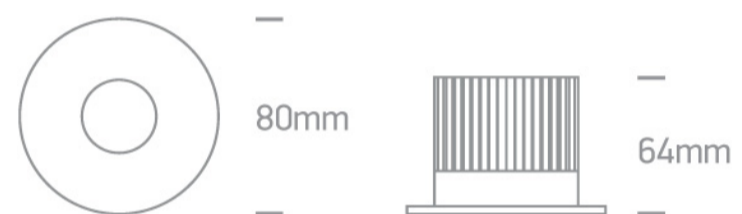

## 10107DB/W/W

7W COB LED recessed spot suitable for indoor and outdoor installation, IP65.

Requires 700mA driver.

Complies with standard EN60598-1 and any other specific standards.

### Dimensions

## Physical Specification

Item Group	02 Recessed Spots Fixed LED
Family	The 7W COB IP65 Range
Order Code	10107DB/W/W
Colour	White
Material	Aluminium
Shape	Circular
Height	64mm
Diameter	80mm
Cutout Hole Diameter	60mm
Recessed Ceiling	Yes
Depth Required	80mm
Indoor	Yes
Outdoor	Yes
Adjustable	No

## Illumination Data

Colour Temperature	3000K
Lumen Output	500lm
Light Efficiency	71,42lm/W
CRI	90
Beam Angle	36°
Illumination Diagram	
Dark Light	Yes