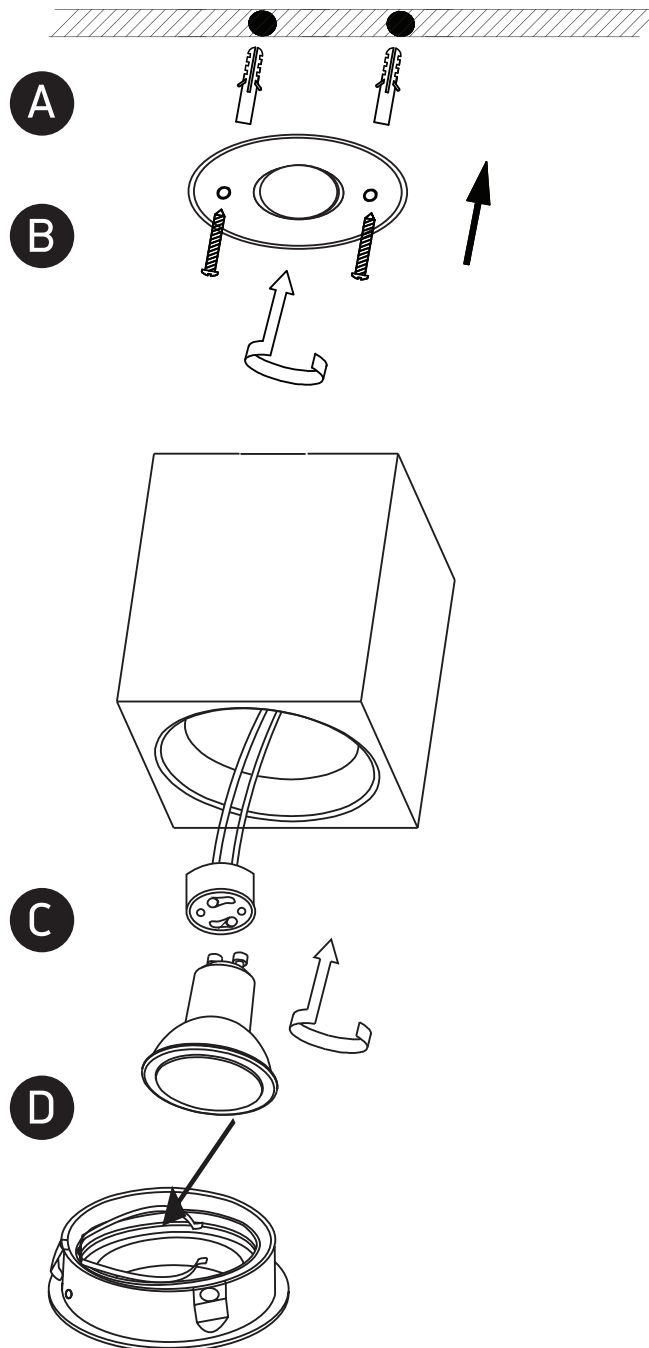

INSTALLATION MANUAL

12105AC

100-240V | MR16 | GU10 | 10W | IP20 | Aluminium | Adjustable

one
LIGHT

Warnings:

1. Make sure that the product is installed properly before connecting to electricity.
2. Do not cover the fitting.
3. Maintenance and installation should only be carried out by a professional electrician.