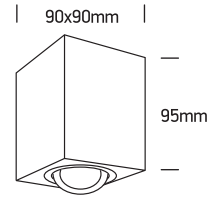

INSTALLATION MANUAL

12105AC

100-240V | MR16 | GU10 | 10W | IP20 | Aluminium | Adjustable

one
LIGHT

Warnings:

1. Make sure that the product is installed properly before connecting to electricity.
2. Do not cover the fitting.
3. Maintenance and installation should only be carried out by a professional electrician.