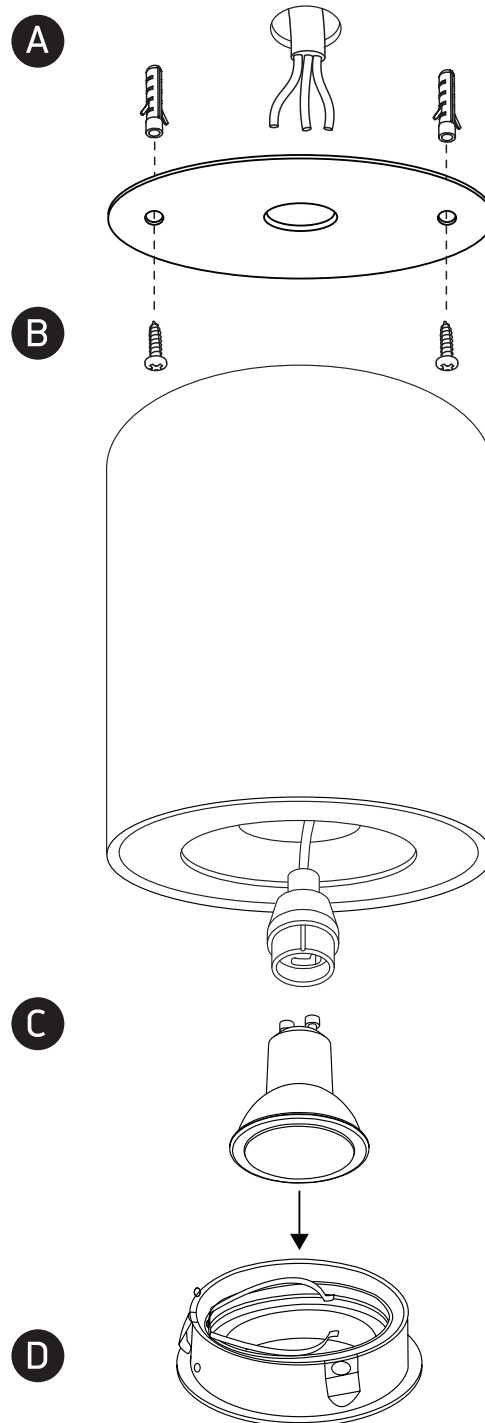

INSTALLATION MANUAL

12105AB

100-240V | MR16 | GU10 | 10W | IP20 | Aluminium | Adjustable

Warnings:

1. Make sure that the product is installed properly before connecting to electricity.
2. Do not cover the fitting.
3. Maintenance and installation should only be carried out by a professional electrician.