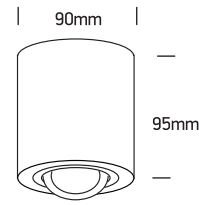

INSTALLATION MANUAL

12105AB

100-240V | MR16 | GU10 | 10W | IP20 | Aluminium | Adjustable

Warnings:

1. Make sure that the product is installed properly before connecting to electricity.
2. Do not cover the fitting.
3. Maintenance and installation should only be carried out by a professional electrician.