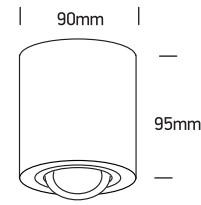

INSTALLATION MANUAL

12105AB

100-240V | MR16 | GU10 | 10W | IP20 | Aluminium | Adjustable

Warnings:

1. Make sure that the product is installed properly before connecting to electricity.
2. Do not cover the fitting.
3. Maintenance and installation should only be carried out by a professional electrician.