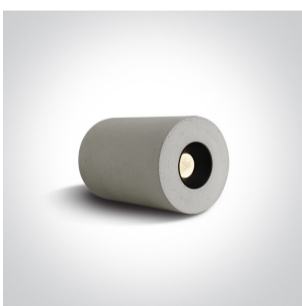

13 Wall & Ceiling LED>The COB Indoor Round Cylinders

12104M/W

4,5W COB LED cement with black reflector, ideal for residential and commercial illumination.

Complete with non-dimmable LED driver.

Complies with standard EN60598-1 and any other specific standards.

Downloads

Dimensions

Gallery

Physical Specification

Item Group	13 Wall & Ceiling LED
Family	The COB Indoor Round Cylinders
Order Code	12104M/W
Colour	White
Material	Cement
Shape	Circular
Height	110mm

Diameter	75mm
Surface Ceiling	Yes
Indoor	Yes
Adjustable	No