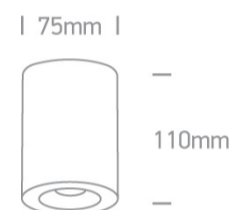

13 Wall & Ceiling LED>The COB Indoor Round Cylinders

12104M/W

4,5W COB LED cement with black reflector, ideal for residential and commercial illumination.

Complete with non-dimmable LED driver.

Complies with standard EN60598-1 and any other specific standards.

Downloads

Dimensions

Gallery

Physical Specification

Item Group	13 Wall & Ceiling LED
Family	The COB Indoor Round Cylinders
Order Code	12104M/W
Colour	White
Material	Cement
Shape	Circular
Height	110mm

Diameter	75mm
Surface Ceiling	Yes
Indoor	Yes
Adjustable	No

Colour Temperature	3000K
Lumen Output	350lm
Light Efficiency	77,78lm/W
CRI	90
Beam Angle	40°
Illumination Diagram	
Dark Light	Yes

Packing Info

Box Length	13cm
Box Width	13cm
Box Height	16,5cm
Box Weight	0.955kg
Pcs/Carton	18
Barcode	5291889056096
HS Code	9405409900