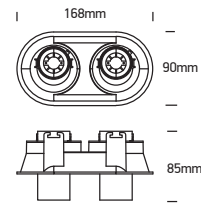

INSTALLATION MANUAL

11207C

ecolight

700mA | COB LED | 2x6,5W | IP20 | Die cast | Adjustable
Requires 700mA drivers.

90
CRI

Warnings:

1. Make sure that the product is installed properly before connecting to electricity.
2. Do not cover the fitting.
3. Maintenance and installation should only be carried out by a professional electrician.