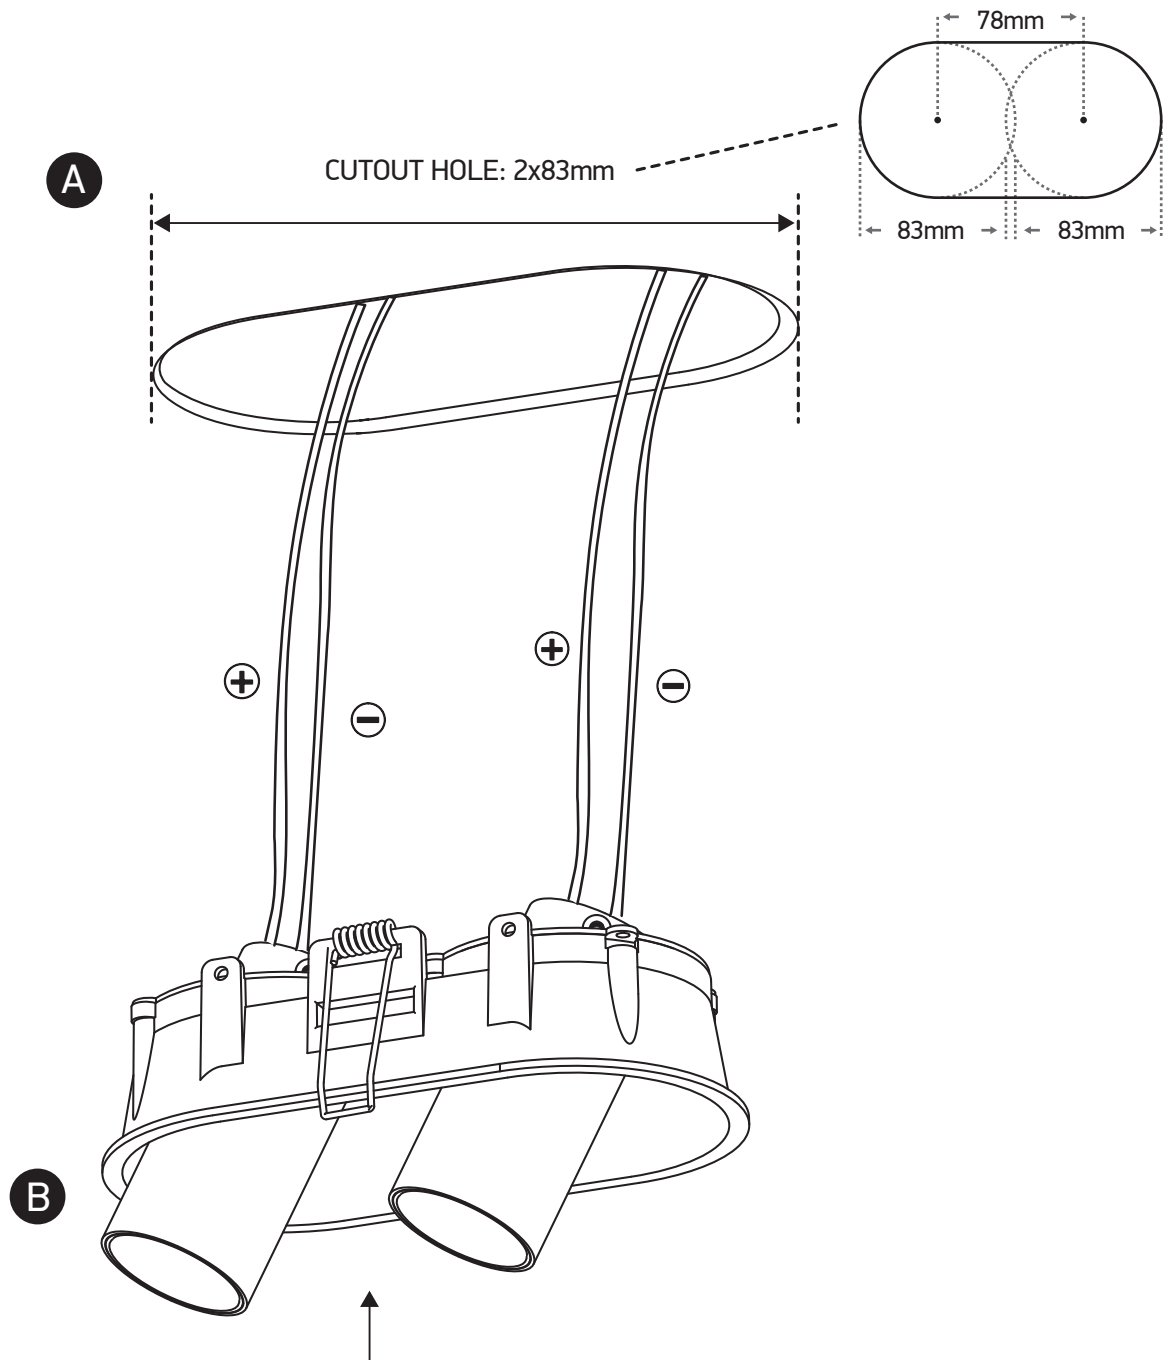

INSTALLATION MANUAL

11207C

ecolight

700mA | COB LED | 2x6,5W | IP20 | Die cast | Adjustable
Requires 700mA drivers.

90
CRI

Warnings:

1. Make sure that the product is installed properly before connecting to electricity.
2. Do not cover the fitting.
3. Maintenance and installation should only be carried out by a professional electrician.