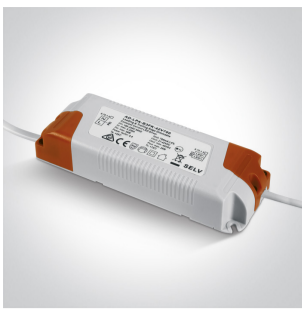

07 Downlights Adjustable LED>The COB Pop Out Range Aluminium

11125R/W/W

25W LED adjustable COB Pop Out Range, IP20.

Requires 700mA driver.

Complies with standard EN60598-1 and any other specific standards.

Downloads

Dimensions

Gallery

Must be ordered separately

89030A

89030AT

Physical Specification

| | |
|----------------------|---------------------------------|
| Item Group | 07 Downlights Adjustable LED |
| Family | The COB Pop Out Range Aluminium |
| Order Code | 11125R/W/W |
| Colour | White |
| Material | Aluminium |
| Shape | Circular |
| Height | 104mm |
| Diameter | 170mm |
| Cutout Hole Diameter | 160mm |
| Recessed Ceiling | Yes |
| Depth Required | 85mm |
| Indoor | Yes |
| Adjustable | 2 Directions |

Electrical Characteristics

| | |
|---------------|------------------|
| Fitting | |
| Input Type | Constant Current |
| Input Current | 700mA |
| Safety Class | III |
| Power(Watts) | 25W |
| IP Rating | IP20 |
| Light Source | LED built in |
| LED Type | COB |