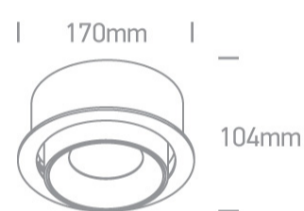

07 Downlights Adjustable LED>The COB Pop Out Range Aluminium

11125R/W/W

25W LED adjustable COB Pop Out Range, IP20.

Requires 700mA driver.

Complies with standard EN60598-1 and any other specific standards.

Downloads

Dimensions

Gallery

Must be ordered separately

89030A

89030AT

Physical Specification

| | |
|----------------------|---------------------------------|
| Item Group | 07 Downlights Adjustable LED |
| Family | The COB Pop Out Range Aluminium |
| Order Code | 11125R/W/W |
| Colour | White |
| Material | Aluminium |
| Shape | Circular |
| Height | 104mm |
| Diameter | 170mm |
| Cutout Hole Diameter | 160mm |
| Recessed Ceiling | Yes |
| Depth Required | 85mm |
| Indoor | Yes |
| Adjustable | 2 Directions |

Electrical Characteristics

| | |
|---------------|------------------|
| Fitting | |
| Input Type | Constant Current |
| Input Current | 700mA |
| Safety Class | III |
| Power(Watts) | 25W |
| IP Rating | IP20 |
| Light Source | LED built in |
| LED Type | COB |

40°

Illumination Diagram

Packing Info

Box Length

22cm

Box Width

22cm

Box Height