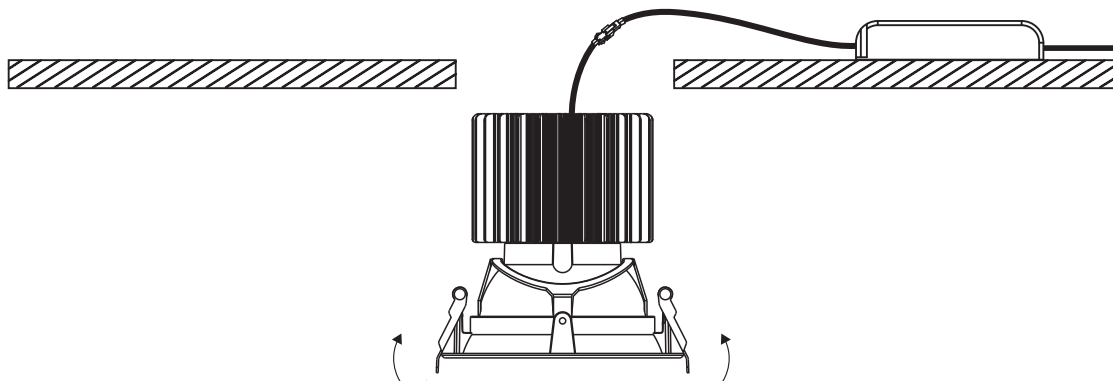

INSTALLATION MANUAL

11150B

ecodownlight

CE

RoHS

134mm

230V | 50W | IP20 | Die cast | Adjustable

Complete with driver.

80
CRI

175mm

one
LIGHT

A

CUTOUT HOLE: 120mm

B

C

Warnings: