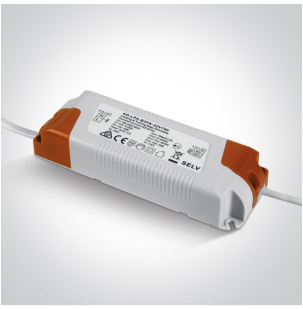

07 Downlights Adjustable LED>The COB Pop Out Range Aluminium

11125R/W/C

25W LED adjustable COB Pop Out Range, IP20.

Requires 700mA driver.

Complies with standard EN60598-1 and any other specific standards.

Downloads

Dimensions

Gallery

Must be ordered separately

89030A

89030AT

Physical Specification

Item Group	07 Downlights Adjustable LED
Family	The COB Pop Out Range Aluminium
Order Code	11125R/W/C
Colour	White
Material	Aluminium
Shape	Circular
Height	104mm
Diameter	170mm
Cutout Hole Diameter	160mm
Recessed Ceiling	Yes
Depth Required	85mm
Indoor	Yes
Adjustable	2 Directions

Electrical Characteristics

Fitting	
Input Type	Constant Current
Input Current	700mA
Safety Class	III
Power(Watts)	25W
IP Rating	IP20
Light Source	LED built in
LED Type	COB

LED Brand

Bridgelux

Pobrano z mamadecor.pl

Cable Length

40cm

F Mark

Illumination Data

Colour Temperature

4000K

Lumen Output

2200lm