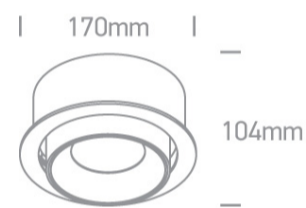

07 Downlights Adjustable LED>The COB Pop Out Range Aluminium

11125R/W/C

25W LED adjustable COB Pop Out Range, IP20.

Requires 700mA driver.

Complies with standard EN60598-1 and any other specific standards.

Downloads

Dimensions

Gallery

Must be ordered separately

89030A

89030AT

Physical Specification

Item Group	07 Downlights Adjustable LED
Family	The COB Pop Out Range Aluminium
Order Code	11125R/W/C
Colour	White
Material	Aluminium
Shape	Circular
Height	104mm
Diameter	170mm
Cutout Hole Diameter	160mm
Recessed Ceiling	Yes
Depth Required	85mm
Indoor	Yes
Adjustable	2 Directions

Cable Length

40cm

F Mark

Illumination Data

Colour Temperature

4000K

Lumen Output

2200lm

Box Length

22cm

Box Width

22cm

Box Height

16cm

Box Weight

1,75Kg