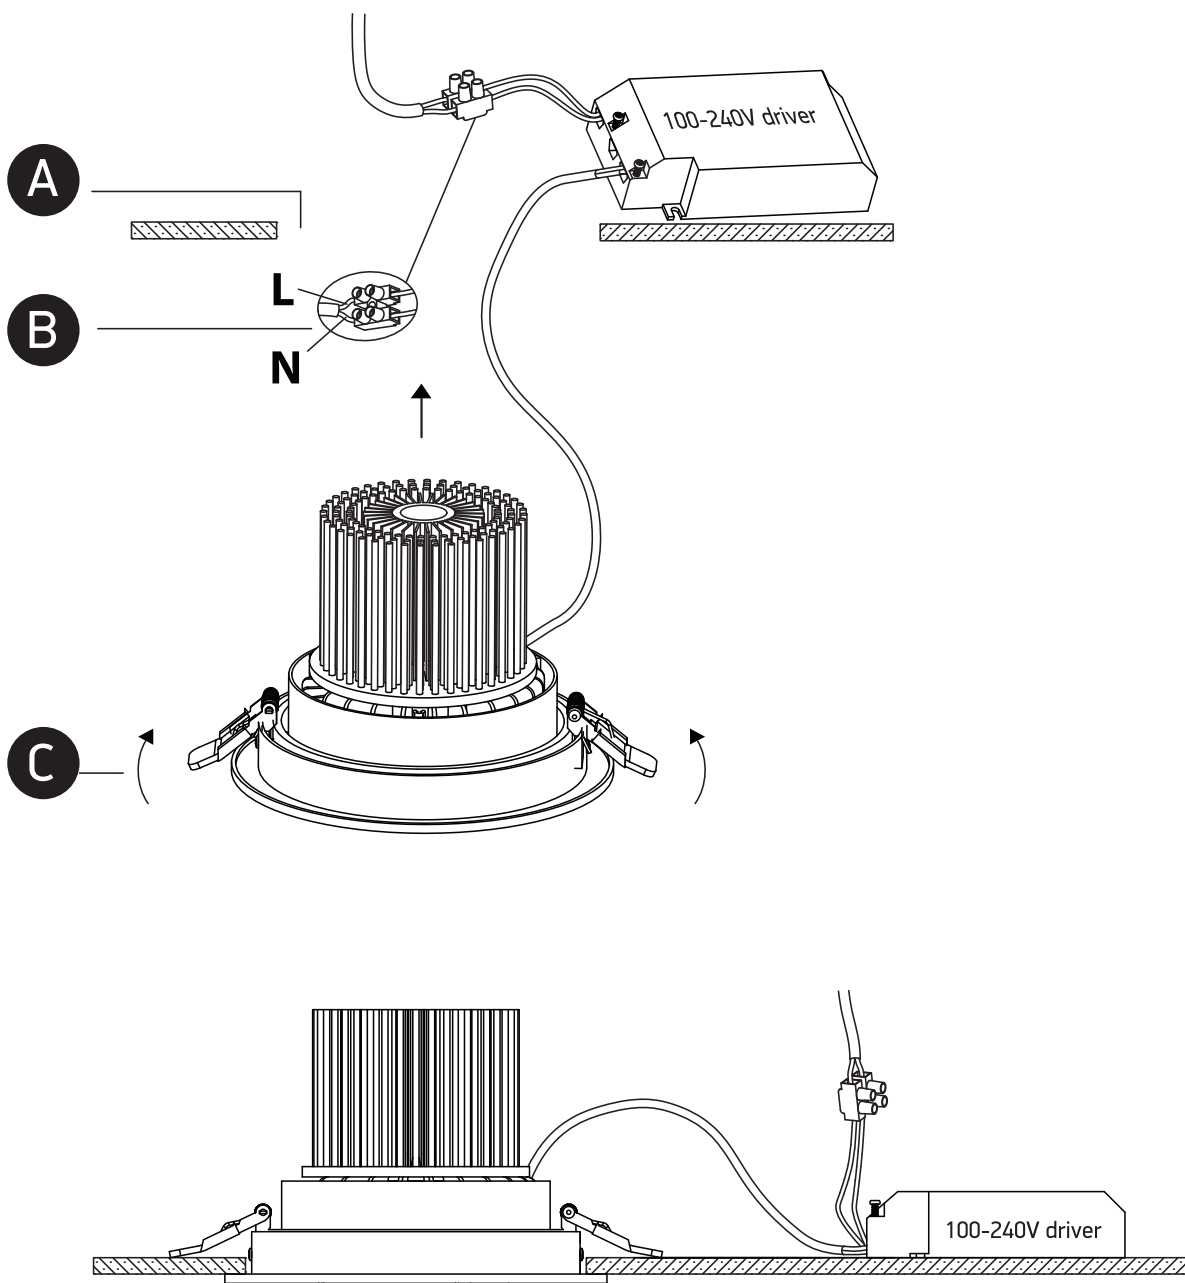

INSTALLATION MANUAL

11150A

ecodownlight

ADJUSTABLE

100-240V | 50W | IP20 | Die cast | Adjustable
Complete with LED driver

184mm

135mm

one
LIGHT

Warnings:

1. Make sure that the product is installed properly before connecting to electricity.
2. Do not cover the fitting.
3. Maintenance and installation should only be carried out by a professional electrician.