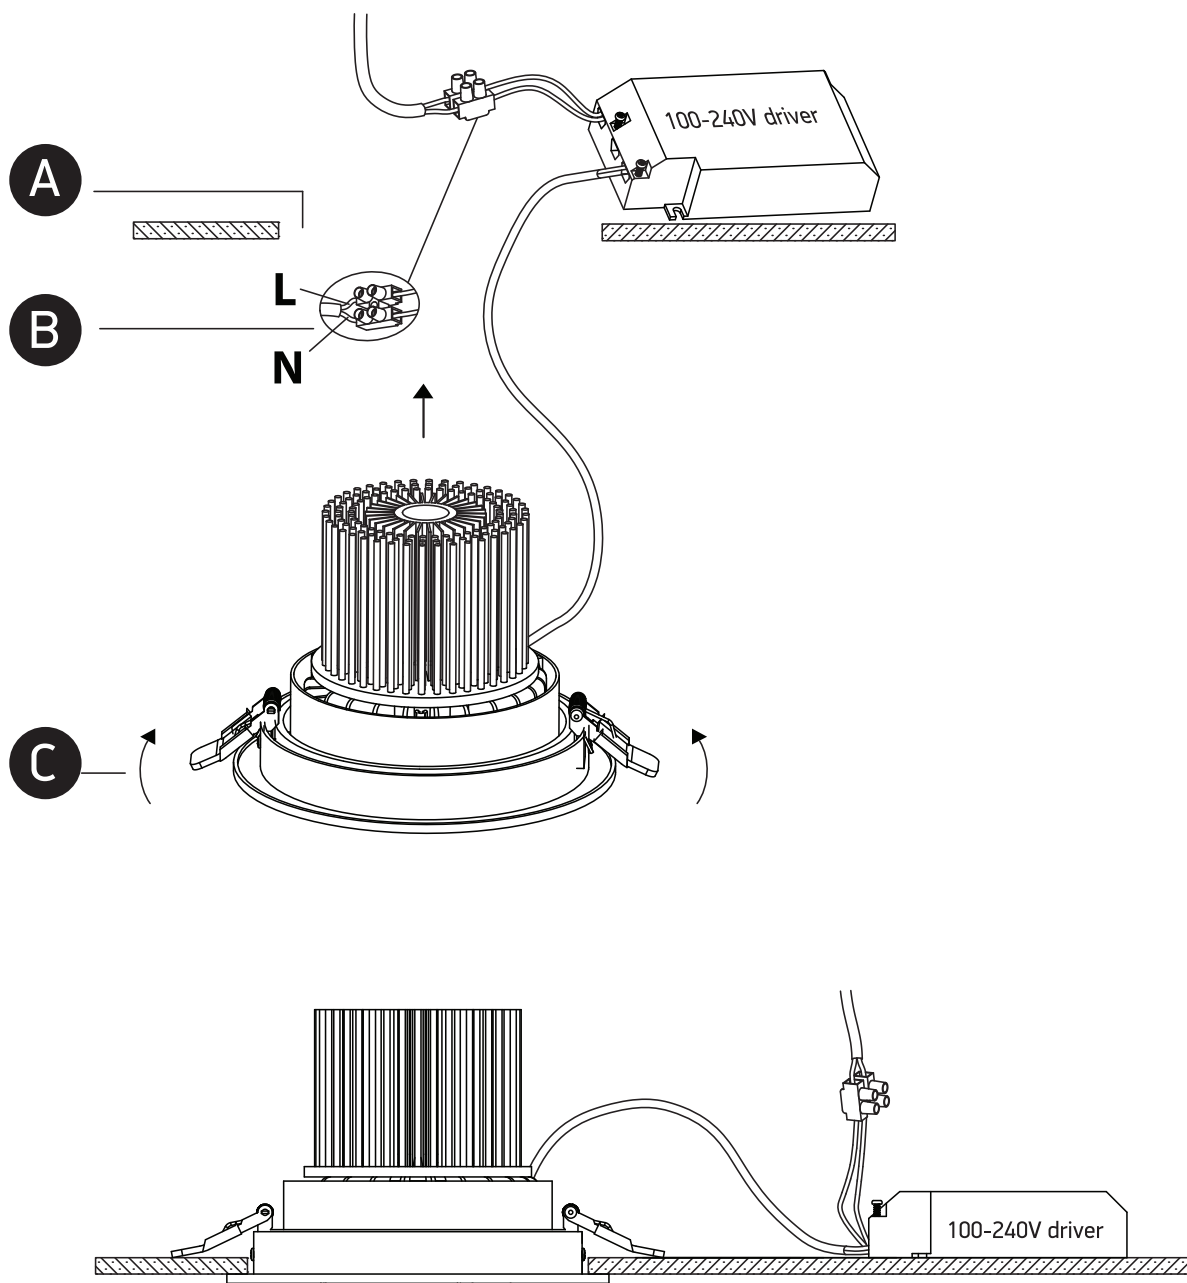

INSTALLATION MANUAL

11150A

ecodownlight

100-240V | 50W | IP20 | Die cast | Adjustable
Complete with LED driver

184mm

135mm

160mm

165mm

one
LIGHT

Warnings:

1. Make sure that the product is installed properly before connecting to electricity.
2. Do not cover the fitting.
3. Maintenance and installation should only be carried out by a professional electrician.