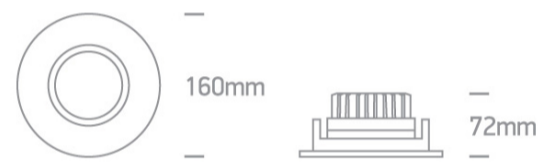

07 Downlights Adjustable LED>Dark Mirror Reflector Range

11120E/W/W

20W COB LED adjustable recessed Spot with dark chrome reflector.

Supplied with non-dimmable LED driver.

Complies with standard EN60598-1 and any other specific standards.

Downloads

Dimensions

Physical Specification

Item Group	07 Downlights Adjustable LED
Family	Dark Mirror Reflector Range
Order Code	11120E/W/W
Colour	White
Material	Die Cast
Shape	Circular
Height	72mm
Diameter	160mm
Cutout Hole Diameter	140mm
Recessed Ceiling	Yes
Depth Required	110mm
Indoor	Yes