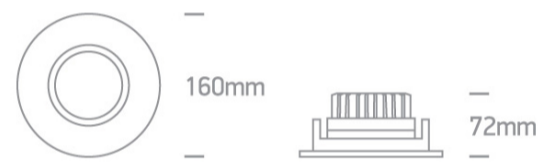

07 Downlights Adjustable LED>Dark Mirror Reflector Range

11120E/B/W

20W COB LED adjustable recessed Spot with dark chrome reflector.

Supplied with non-dimmable LED driver.

Complies with standard EN60598-1 and any other specific standards.

Downloads

Dimensions

Physical Specification

Item Group	07 Downlights Adjustable LED
Family	Dark Mirror Reflector Range
Order Code	11120E/B/W
Colour	Black
Material	Die Cast
Shape	Circular
Height	72mm
Diameter	160mm
Cutout Hole Diameter	140mm
Recessed Ceiling	Yes
Depth Required	110mm
Indoor	Yes