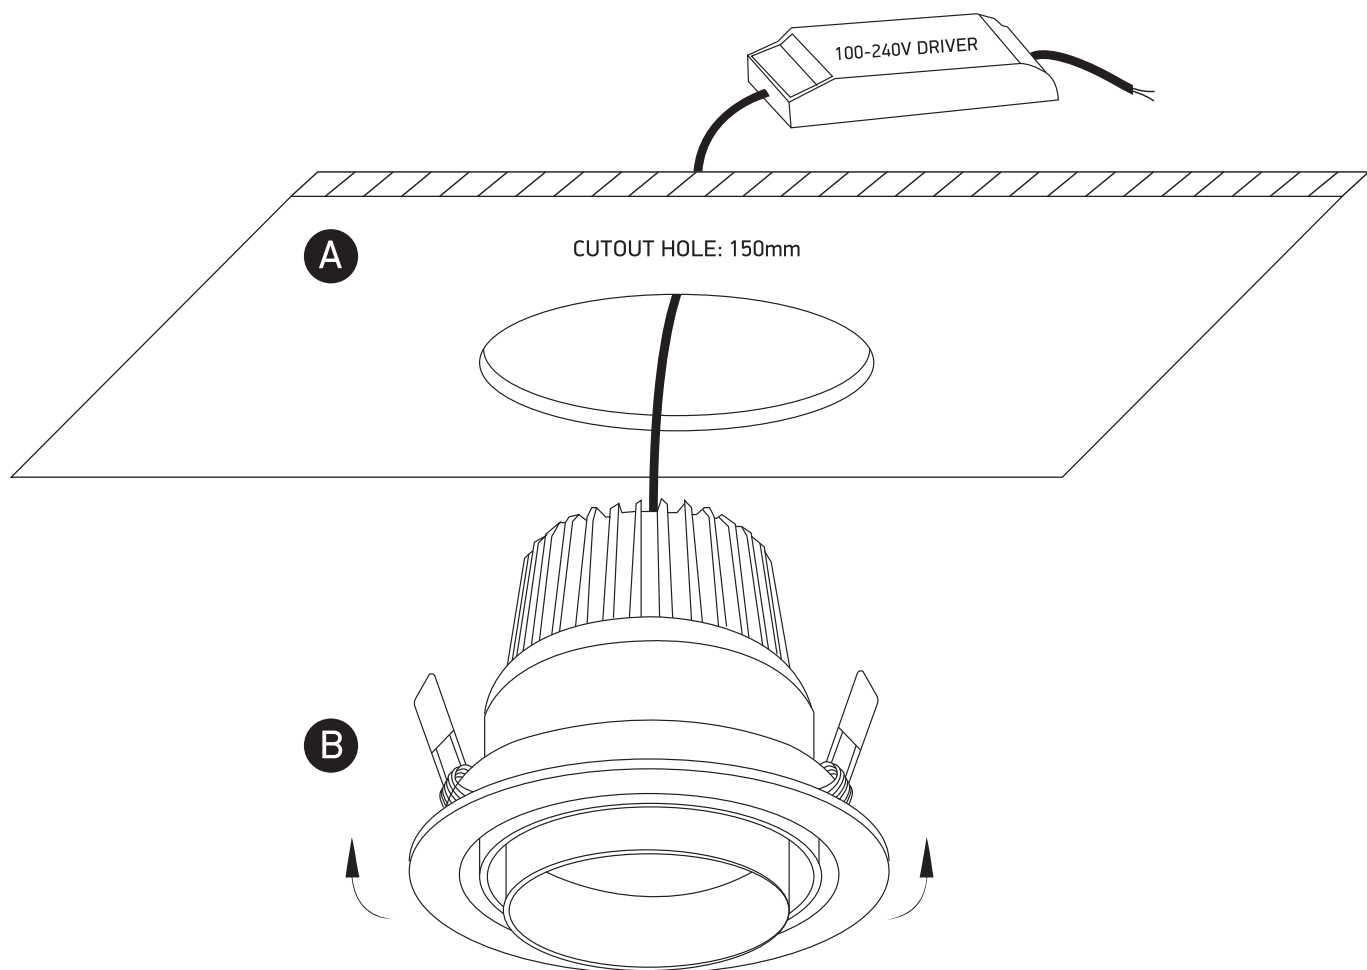

INSTALLATION MANUAL

11138

ecodownlight

168mm

100-240V | 38W | IP20 | Die cast

Complete with driver

150mm

160mm

130mm

one
LIGHT

Warnings:

1. Make sure that the product is installed properly before connecting to electricity.
2. Do not cover the fitting.
3. Maintenance and installation should only be carried out by a professional electrician.