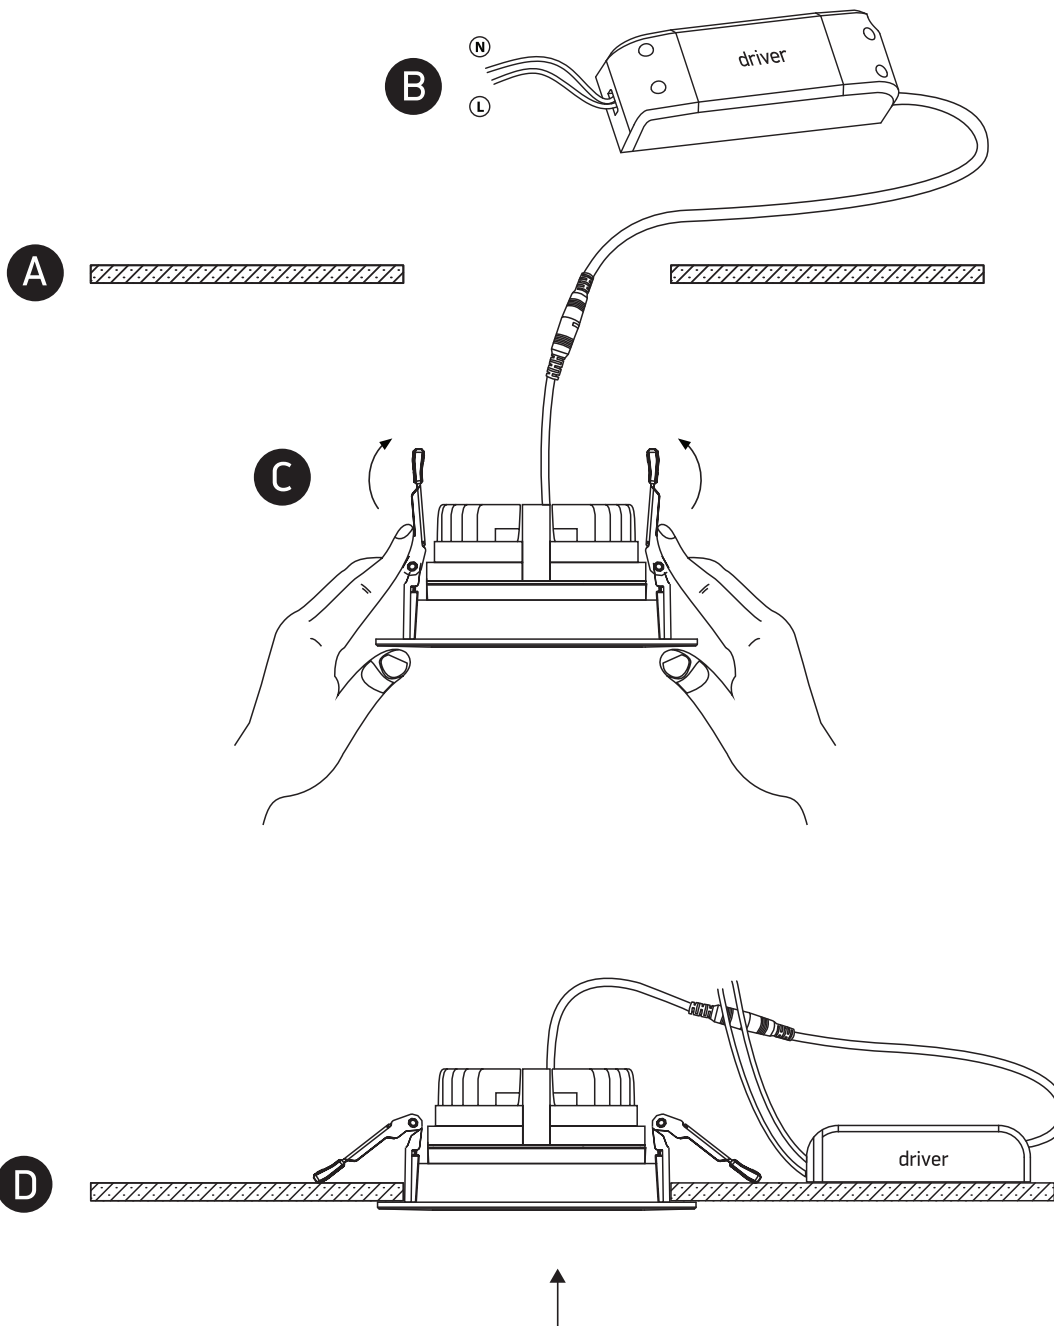

## 11130E

**ecolight**

DARK LIGHT  
ADJUSTABLE

220mm

230V | COB LED | 30W | IP20 | Die cast

Complete with 750mA driver.

80  
CRI

75mm

**one**  
LIGHT