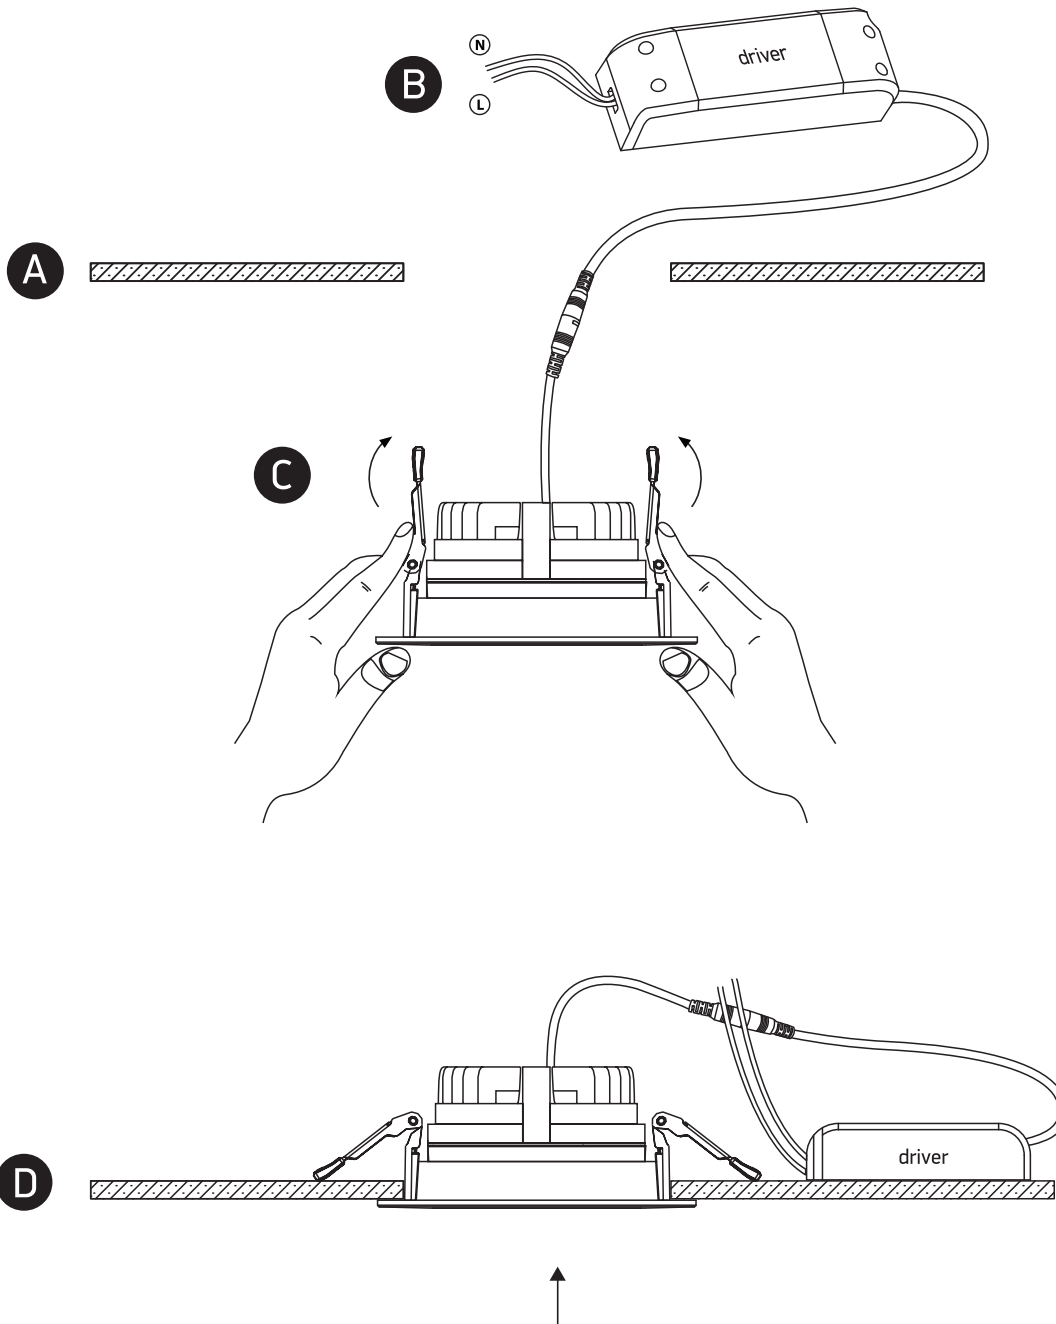

## 11130E

**ecolight**

DARK LIGHT  
ADJUSTABLE

220mm

230V | COB LED | 30W | IP20 | Die cast

Complete with 750mA driver.

80  
CRI

75mm

**one**  
LIGHT