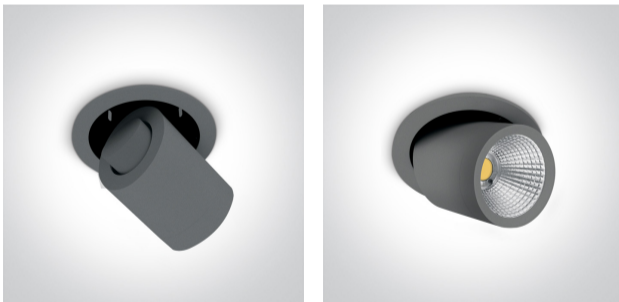

07 Downlights Adjustable LED>The COB Pop Out Range Aluminium

11118H/G/C

18W COB LED extractable fitting with great flexibility on movement. Ideal for shops.

Supplied with non-dimmable LED driver.

Complies with standard EN60598-1 and any other specific standards.

Downloads

Dimensions

Gallery

Physical Specification

Item Group

07 Downlights Adjustable LED

Family

The COB Pop Out Range Aluminium

Order Code

11118H/G/C

Colour

Grey

Material

Aluminium

Shape

Circular

Height

126mm

Diameter	137mm
Cutout Hole Diameter	120mm
Recessed Ceiling	Yes
Depth Required	110mm
Indoor	Yes
Adjustable	2 Directions

Electrical Characteristics

Gear	External-Included
Fitting + Driver	
Input Voltage	100-240V
50 Hz	Yes
60 Hz	Yes
Safety Class	
Power(Watts)	18W
IP Rating	IP20
Light Source	LED built in
Dimmable	No
F Mark	