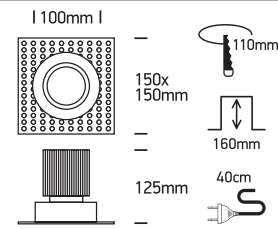

## 11130BT

**eco**downlight

80 CRI

700mA | 30W | IP20 | Trimless | Aluminium | Adjustable  
Requires 700mA driver.