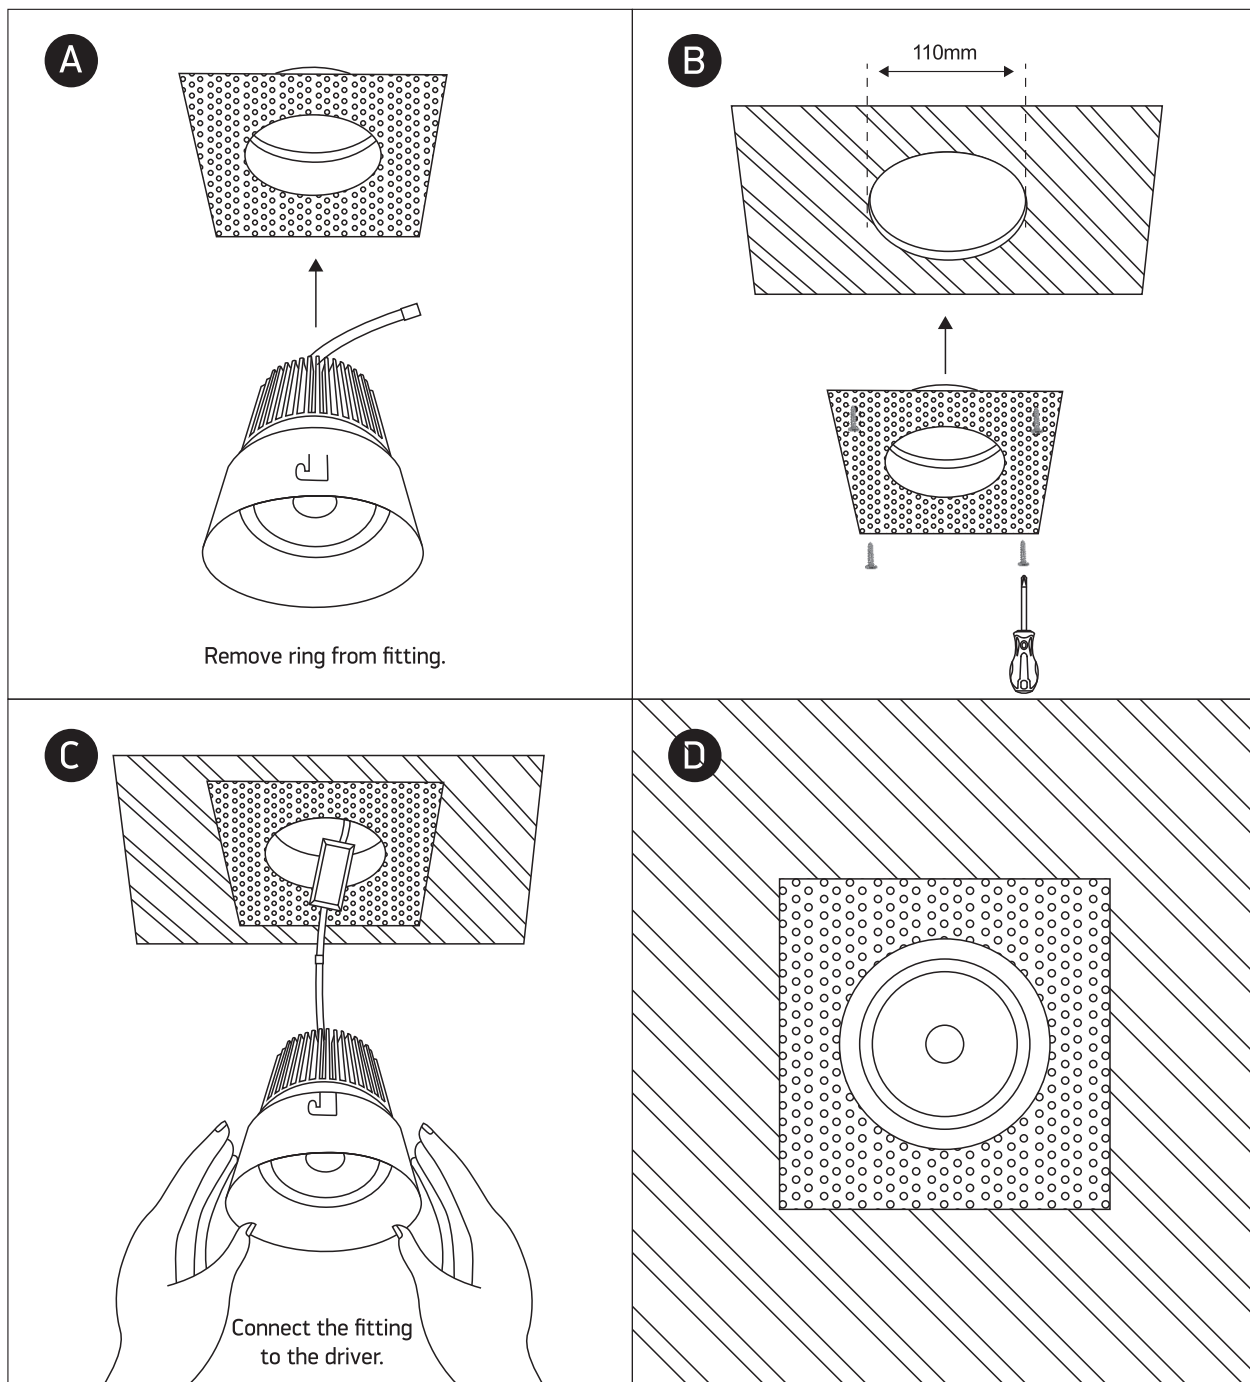

## 11130BT

**eco**downlight

80 CRI

700mA | 30W | IP20 | Trimless | Aluminium | Adjustable  
Requires 700mA driver.