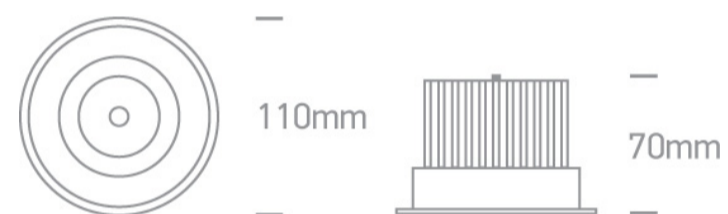

Dimensions