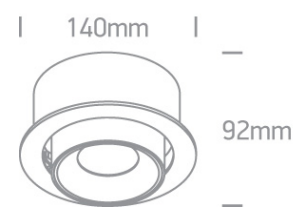

08 Downlights Adjustable LED&gt;The COB Pop Out Range Aluminium

11114R/W/W

14W LED adjustable COB Pop Out Range, IP20.

Requires 700mA driver.

Complies with standard EN60598-1 and any other specific standards.

## Dimensions

## Physical Specification

Item Group	08 Downlights Adjustable LED
Family	The COB Pop Out Range Aluminium
Order Code	11114R/W/W
Colour	White
Material	Aluminium
Shape	Circular
Height	92mm
Diameter	140mm
Cutout Hole Diameter	130mm
Recessed Ceiling	Yes
Depth Required	85mm
Indoor	Yes
Adjustable	2 Directions

## Packing Info

Box Length

20cm

Box Width

20cm

Box Height

15cm

Box Weight