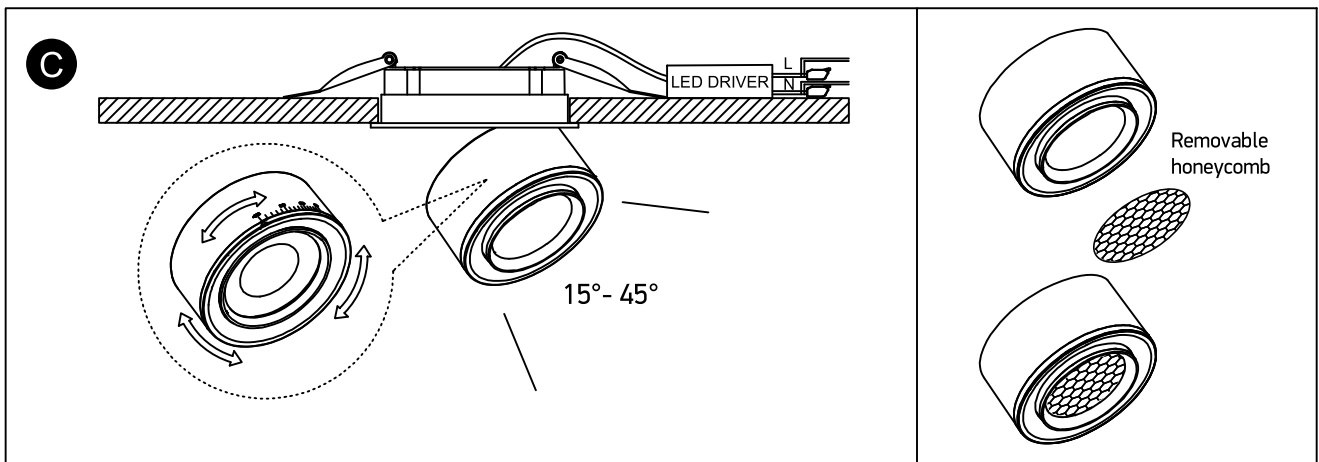

INSTALLATION MANUAL

11128G

230V | COB LED | 28W | IP20 | Adjustable beam | Aluminium
 Complete with 700mA driver.

Warnings:

1. Make sure that the product is installed properly before connecting to electricity.
2. Do not cover the fitting.
3. Maintenance and installation should only be carried out by a professional electrician.