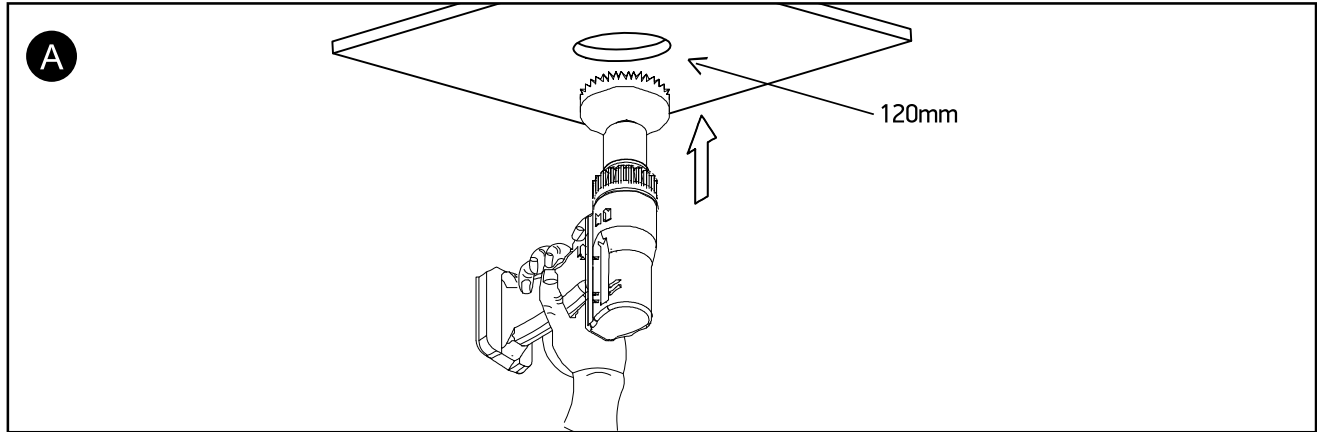

INSTALLATION MANUAL

11128G

230V | COB LED | 28W | IP20 | Adjustable beam | Aluminium
 Complete with 700mA driver.

Warnings:

1. Make sure that the product is installed properly before connecting to electricity.
2. Do not cover the fitting.
3. Maintenance and installation should only be carried out by a professional electrician.