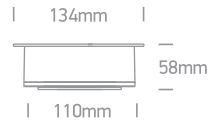

INSTALLATION MANUAL

11128G

230V | COB LED | 28W | IP20 | Adjustable beam | Aluminium
 Complete with 700mA driver.

Warnings:

1. Make sure that the product is installed properly before connecting to electricity.
2. Do not cover the fitting.
3. Maintenance and installation should only be carried out by a professional electrician.