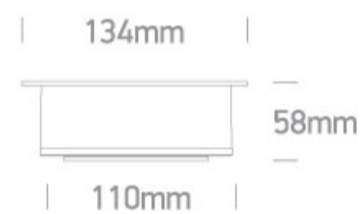

New 2023 Edition 2&gt;Downlights Adjustable LED

11128G/W/W

28W COB LED zoomable 15°-45° adjustable downlight with removable honeycomb.

Supplied with 750mA driver.

Complies with standard EN60598-1 and any other specific standards.

## Dimensions

White

Material

Aluminium

Shape

Circular

Height

58mm

Diameter	134mm
Cutout Hole Diameter	120mm
Recessed Ceiling	Yes
Depth Required	70mm
Indoor	Yes
Adjustable	2 Directions