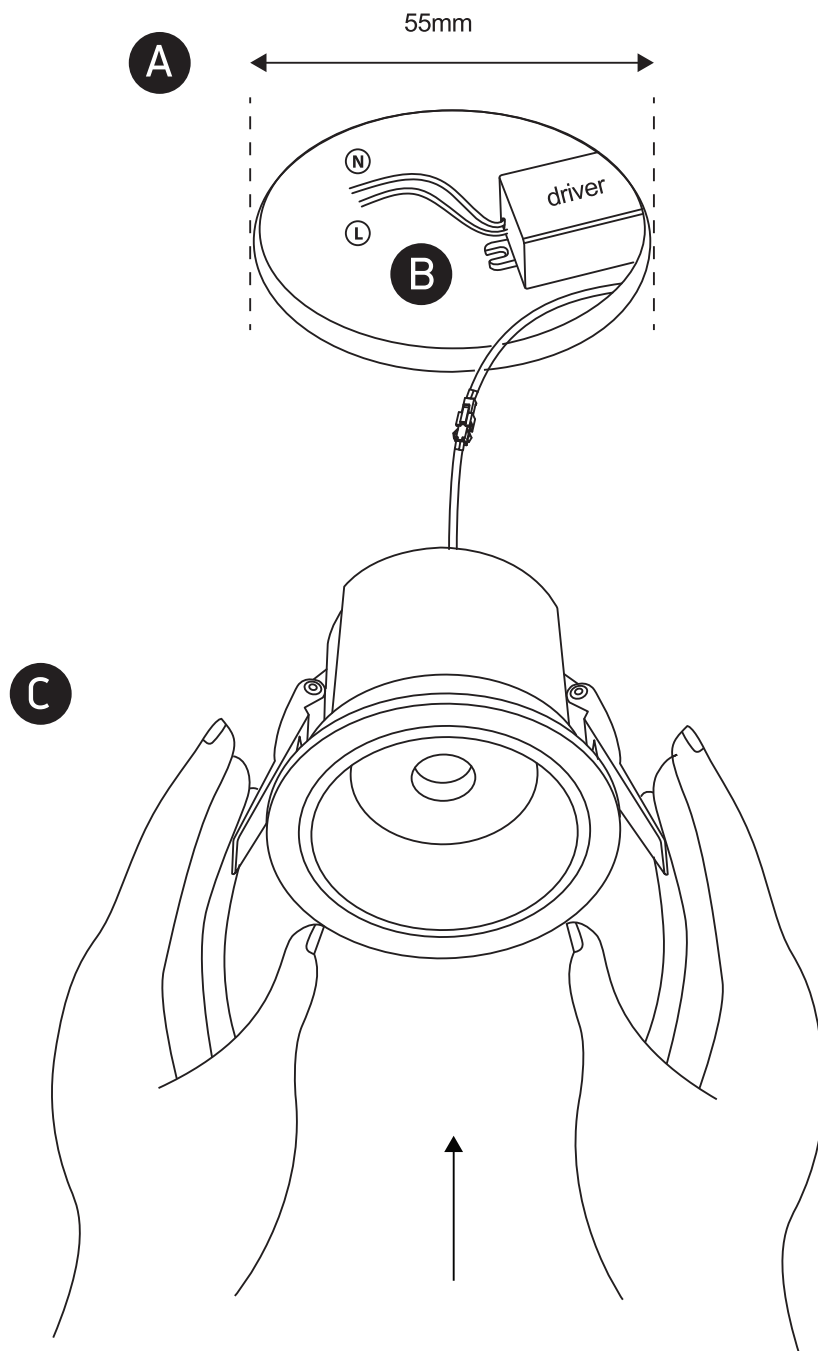

# INSTALLATION MANUAL

10106DC

**ecolight**

**DARK LIGHT**

**90 CRI**

350mA | COB LED | 6W | IP20 | Die cast  
Requires 350mA driver.

62mm

54mm

55mm

75mm

40cm

**one**  
LIGHT