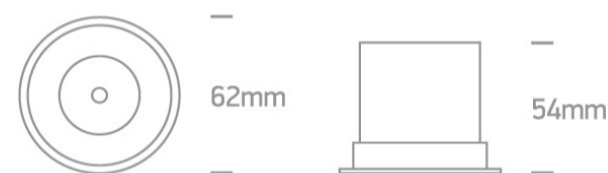

Dimensions