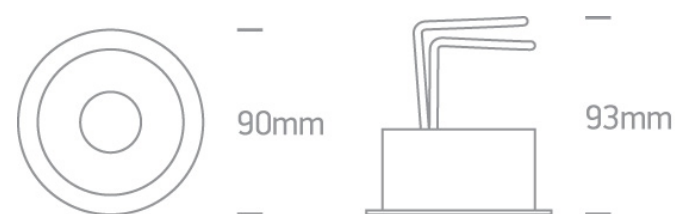

04 Recessed Spots Adjustable LED>Extractable 12W Range

11113E/W/W

12W LED Recessed extractable adjustable spot, IP20.

Requires 350mA driver.

Complies with standard EN60598-1 and any other specific standards.

Downloads

Dimensions

Gallery

Must be ordered separately

89015

89015T

Physical Specification

Item Group	04 Recessed Spots Adjustable LED
Family	Extractable 12W Range
Order Code	11113E/W/W
Colour	White
Material	Aluminium
Shape	Circular
Height	93mm
Diameter	90mm
Cutout Hole Diameter	80mm
Recessed Ceiling	Yes
Depth Required	120mm
Indoor	Yes
Adjustable	2 Directions

Electrical Characteristics

Fitting

Input Type	Constant Current
Input Current	350mA
Safety Class	III
Power(Watts)	12W
IP Rating	IP20
Light Source	LED built in
LED Type	COB

LED Brand	Citizen
LED Number	1
Cable Length	40cm
F Mark	

Illumination Data

Colour Temperature	3000K
Lumen Output	1100lm
Light Efficiency	91,67lm/W
CRI	90
Beam Angle	36°
Illumination Diagram	

Packing Info

Box Length	9,5cm
Box Width	9,5cm
Box Height	11cm
Box Weight	0,28Kg
Pcs/Carton	36
Barcode	5291889055587
HS Code	9405409900