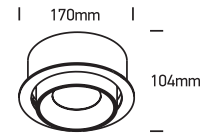

INSTALLATION MANUAL

11125R

ecodownlight

80 CRI

700mA | 25W | IP20 | Aluminium | Adjustable

Requires 700mA driver

Warnings:

1. Make sure that the product is installed properly before connecting to electricity.
2. Do not cover the fitting.
3. Maintenance and installation should only be carried out by a professional electrician.