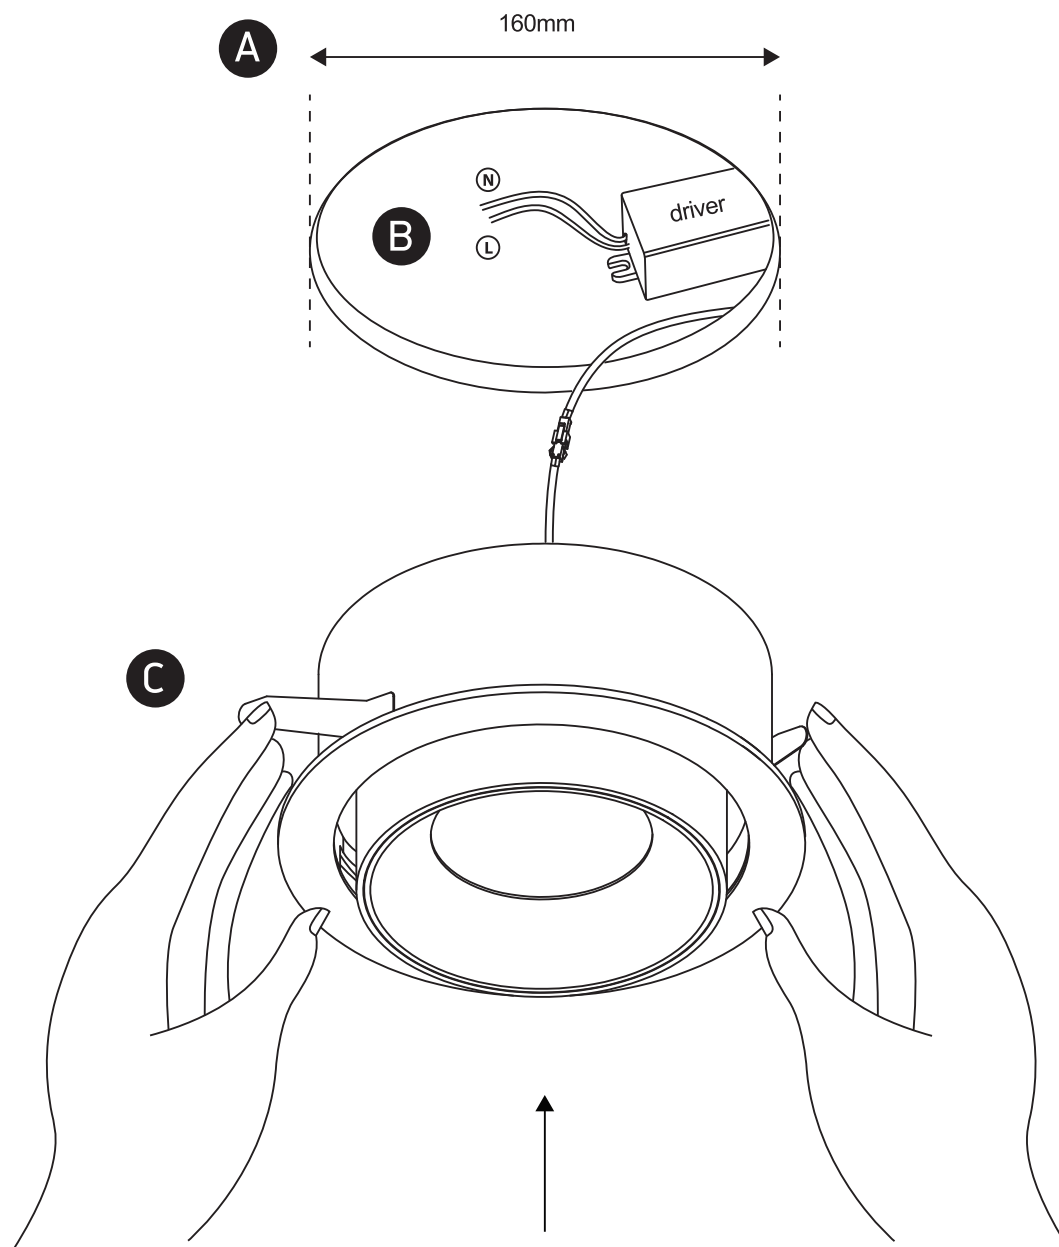

INSTALLATION MANUAL

11125R

ecodownlight

80 CRI

700mA | 25W | IP20 | Aluminium | Adjustable

Requires 700mA driver

Warnings:

1. Make sure that the product is installed properly before connecting to electricity.
2. Do not cover the fitting.
3. Maintenance and installation should only be carried out by a professional electrician.