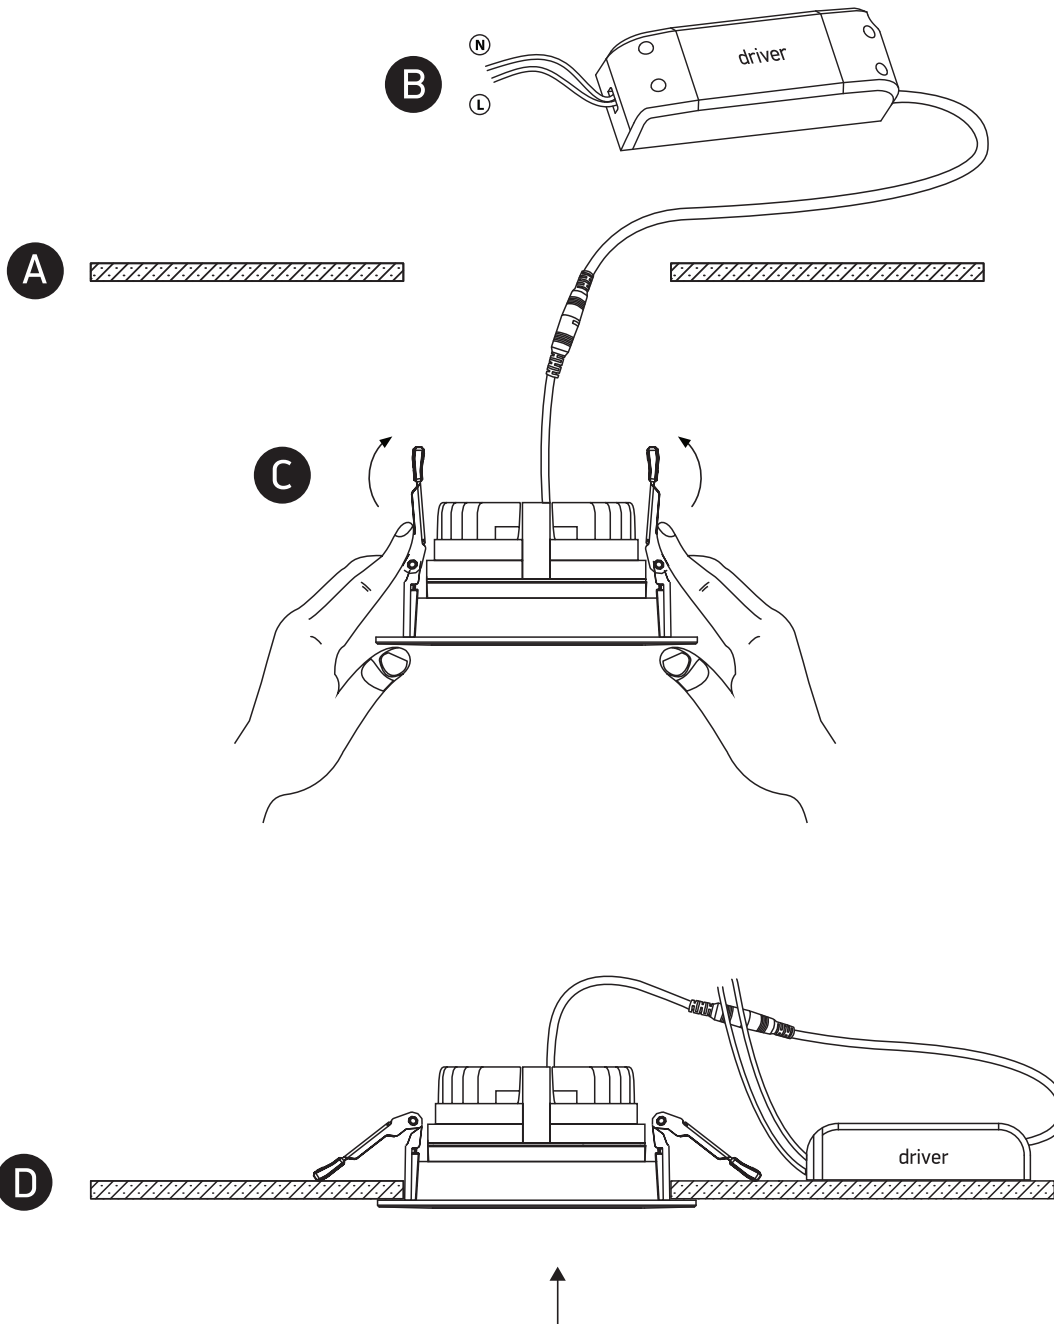

INSTALLATION MANUAL

11120E

ecolight

DARK LIGHT
ADJUSTABLE

160mm

230V | COB LED | 20W | IP20 | Die cast

Complete with 500mA driver.

80
CRI

72mm

one
LIGHT

Warnings:

1. Make sure that the product is installed properly before connecting to electricity.
2. Do not cover the fitting.
3. Maintenance and installation should only be carried out by a professional electrician.