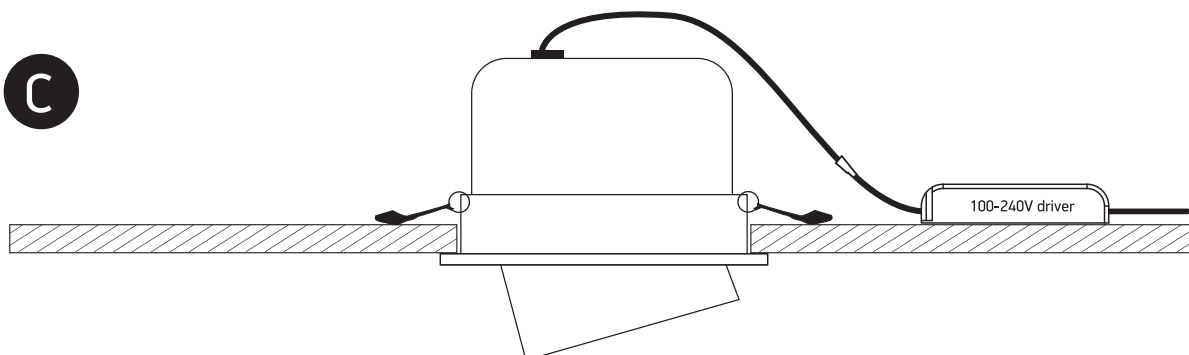

INSTALLATION MANUAL

11118H

ecodownlight		 137mm	

A

CUTOUT HOLE: 120mm

B

C

Warnings: