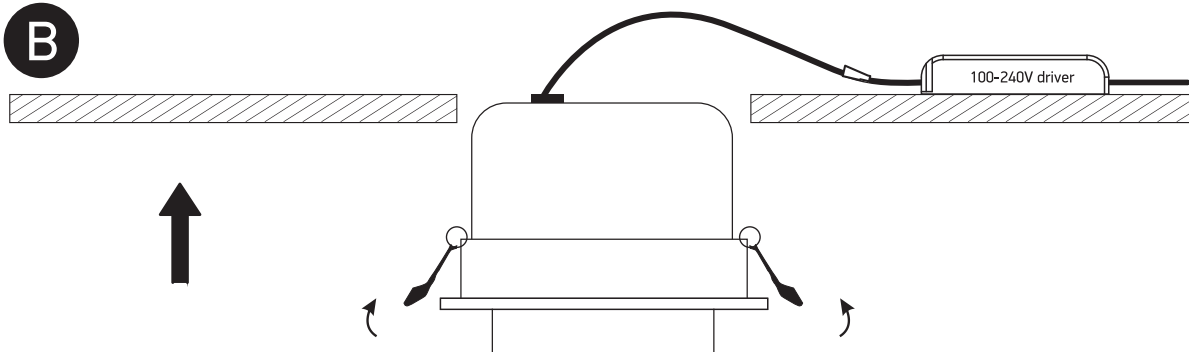

INSTALLATION MANUAL

11118H

ecodownlight		 137mm	

A

CUTOUT HOLE: 120mm

B

C

Warnings: