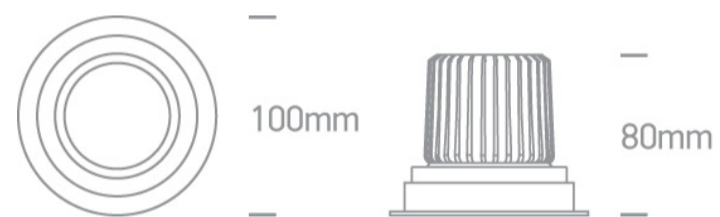

04 Recessed Spots Adjustable LED>The COB Shop & Hotel Range

11112E/W/W

12W LED Dark Light Recessed adjustable spot, IP20.

Requires 700mA driver.

Complies with standard EN60598-1 and any other specific standards.

Downloads

Dimensions

Gallery

Must be ordered separately

89015A

89015AT

Physical Specification

Item Group	04 Recessed Spots Adjustable LED
Family	The COB Shop & Hotel Range
Order Code	11112E/W/W
Colour	White
Material	Die Cast
Shape	Circular
Height	80mm
Diameter	100mm
Cutout Hole Diameter	87mm
Recessed Ceiling	Yes
Depth Required	105mm
Indoor	Yes
Adjustable	2 Directions

Electrical Characteristics

Fitting

Input Type	Constant Current
Input Current	700mA
Safety Class	III
Power(Watts)	12W
IP Rating	IP20
Light Source	LED built in
LED Type	COB

LED Brand	Epistar
LED Number	1
Cable Length	40cm
F Mark	

Illumination Data

Colour Temperature	3000K
Lumen Output	1100lm
Light Efficiency	91,67lm/W
CRI	80
Beam Angle	40°
Illumination Diagram	
Dark Light	Yes

Packing Info

Box Length	10,5cm
Box Width	10,5cm
Box Height	10,5cm
Box Weight	0,322Kg
Pcs/Carton	50
Barcode	5291889047322
HS Code	9405409900