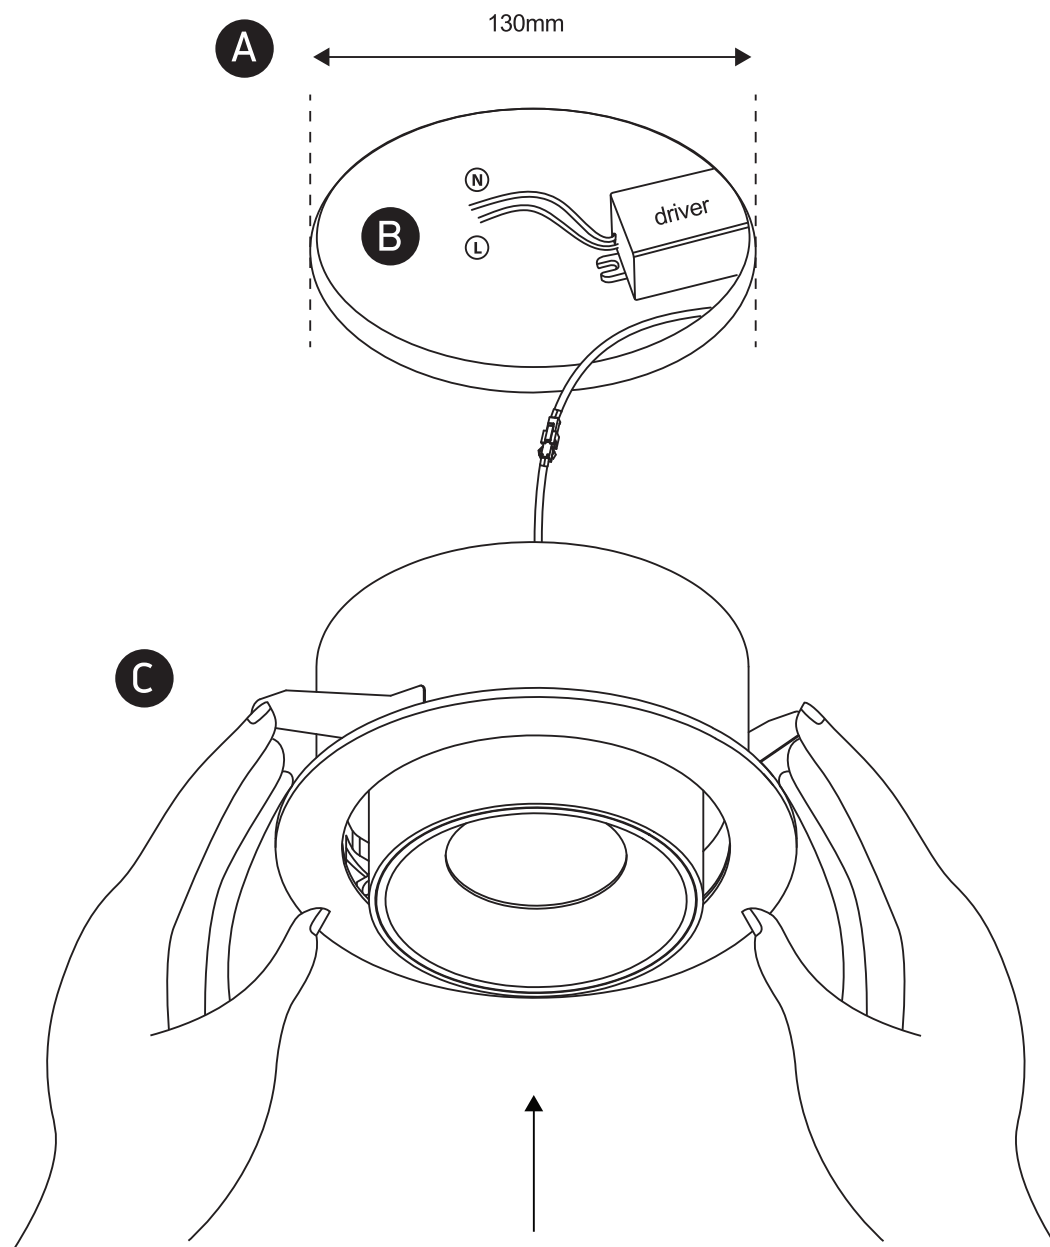

INSTALLATION MANUAL

11114R

ecodownlight

80 CRI

700mA | 14W | IP20 | Aluminium | Adjustable

Requires 700mA driver

Warnings:

1. Make sure that the product is installed properly before connecting to electricity.
2. Do not cover the fitting.
3. Maintenance and installation should only be carried out by a professional electrician.