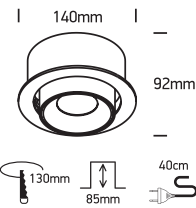

INSTALLATION MANUAL

11114R

ecodownlight

80 CRI

700mA | 14W | IP20 | Aluminium | Adjustable

Requires 700mA driver

Warnings:

1. Make sure that the product is installed properly before connecting to electricity.
2. Do not cover the fitting.
3. Maintenance and installation should only be carried out by a professional electrician.