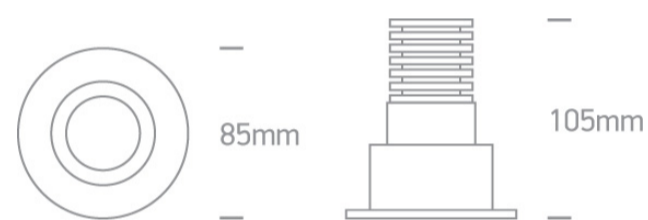

04 Recessed Spots Adjustable LED>The 12W COB Dark Light

11112DL/B/W

12W LED Dark Light Recessed adjustable spot, IP20.

Requires 700mA driver.

Complies with standard EN60598-1 and any other specific standards.

Downloads

Dimensions

Gallery

Must be ordered separately

89015A

89015AT

Physical Specification

Item Group	04 Recessed Spots Adjustable LED
Family	The 12W COB Dark Light
Order Code	11112DL/B/W
Colour	Black
Material	Aluminium
Shape	Circular
Height	105mm
Diameter	85mm
Cutout Hole Diameter	75mm
Recessed Ceiling	Yes
Depth Required	140mm
Indoor	Yes
Adjustable	1 Direction

Electrical Characteristics

Fitting	
Input Type	Constant Current
Input Current	700mA
Safety Class	III
Power(Watts)	12W
IP Rating	IP20
Light Source	LED built in
LED Type	COB

LED Brand	Epistar
LED Number	1
Cable Length	40cm
F Mark	

Illumination Data

Colour Temperature	3000K
Lumen Output	900lm
Light Efficiency	75lm/W
CRI	80
Beam Angle	24°
Illumination Diagram	
Dark Light	Yes

Packing Info

Box Length	9cm
Box Width	9cm
Box Height	11,5cm
Box Weight	0,390Kg
Pcs/Carton	50
Barcode	5291889053040
HS Code	9405409900