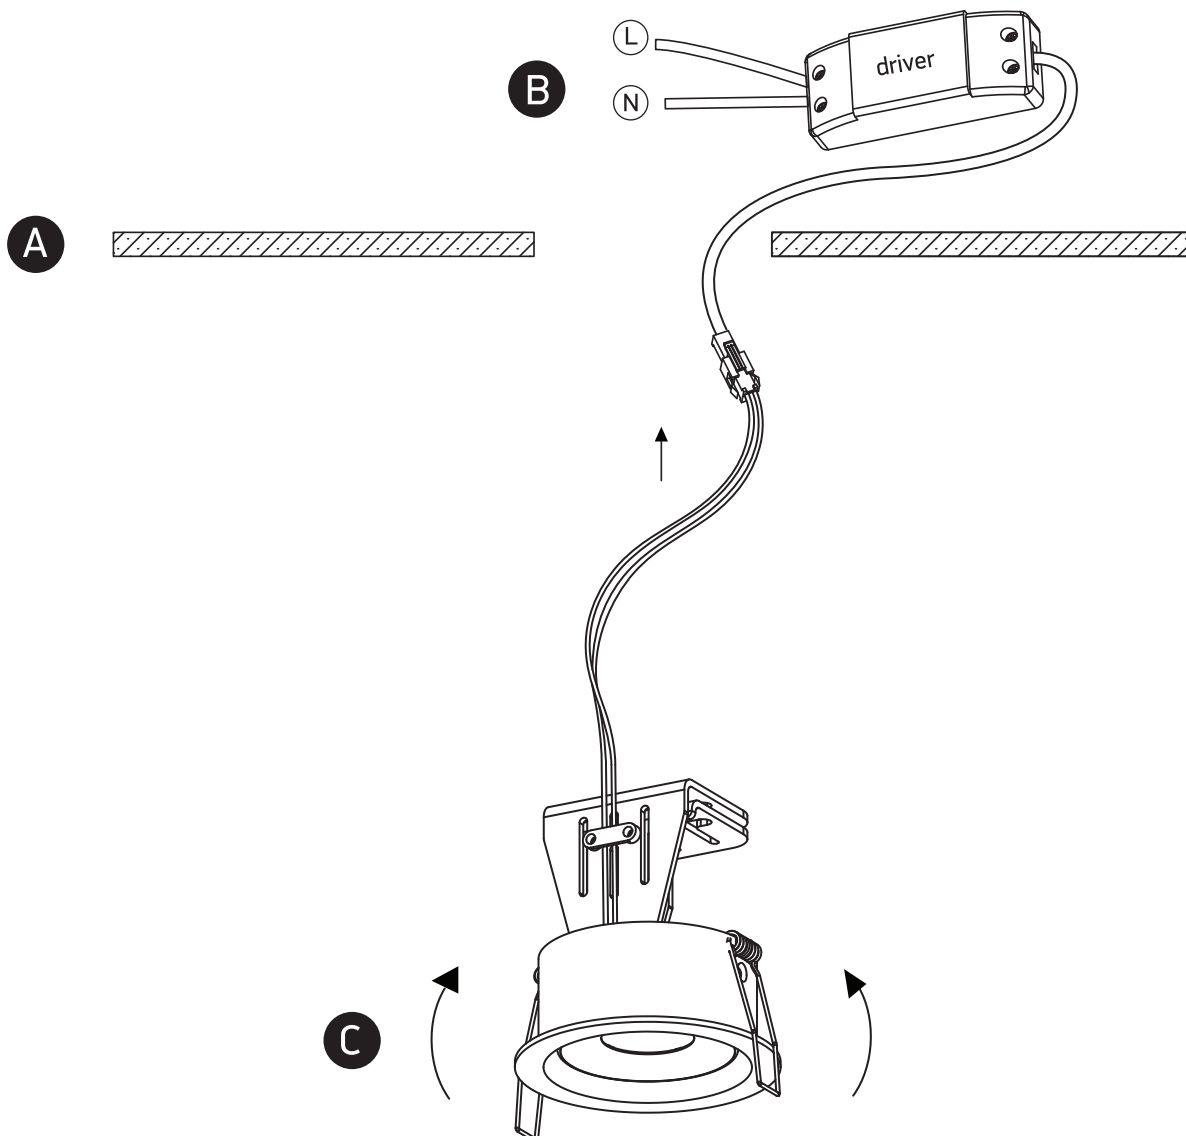

INSTALLATION MANUAL

11113E

ecolight

350mA | 12W | IP20 | Aluminium | Adjustable
Requires 350mA driver.

90
CRI

one
LIGHT

Warnings:

1. Make sure that the product is installed properly before connecting to electricity.
2. Do not cover the fitting.
3. Maintenance and installation should only be carried out by a professional electrician.