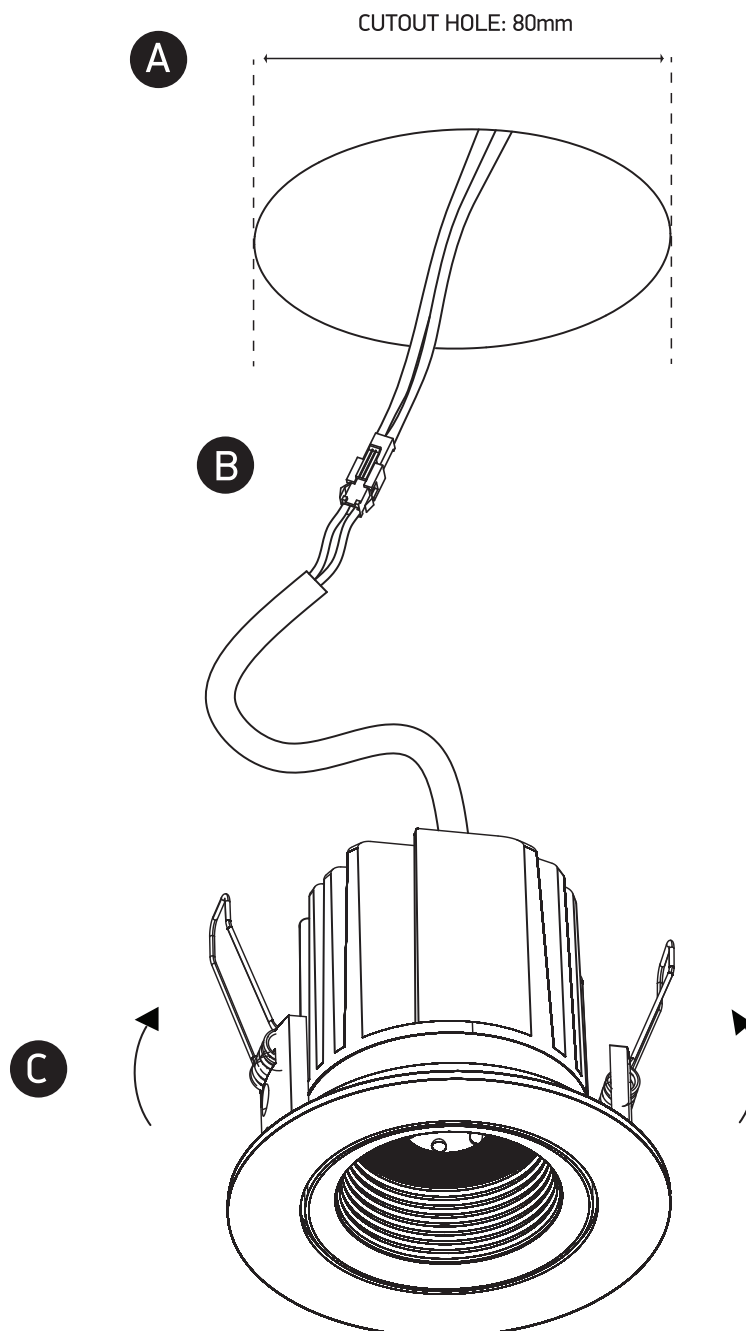

## 11113D

**ecolight**

**DARK LIGHT**

90mm

78mm

350mA | 13W | IP54 | Die cast | Adjustable  
Requires 350mA driver.

92 CRI