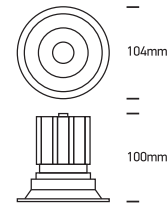

## 11112TA

**ecolight**

700mA | COB LED | 12W | IP20 | Die cast | Adjustable  
Requires 700mA driver.