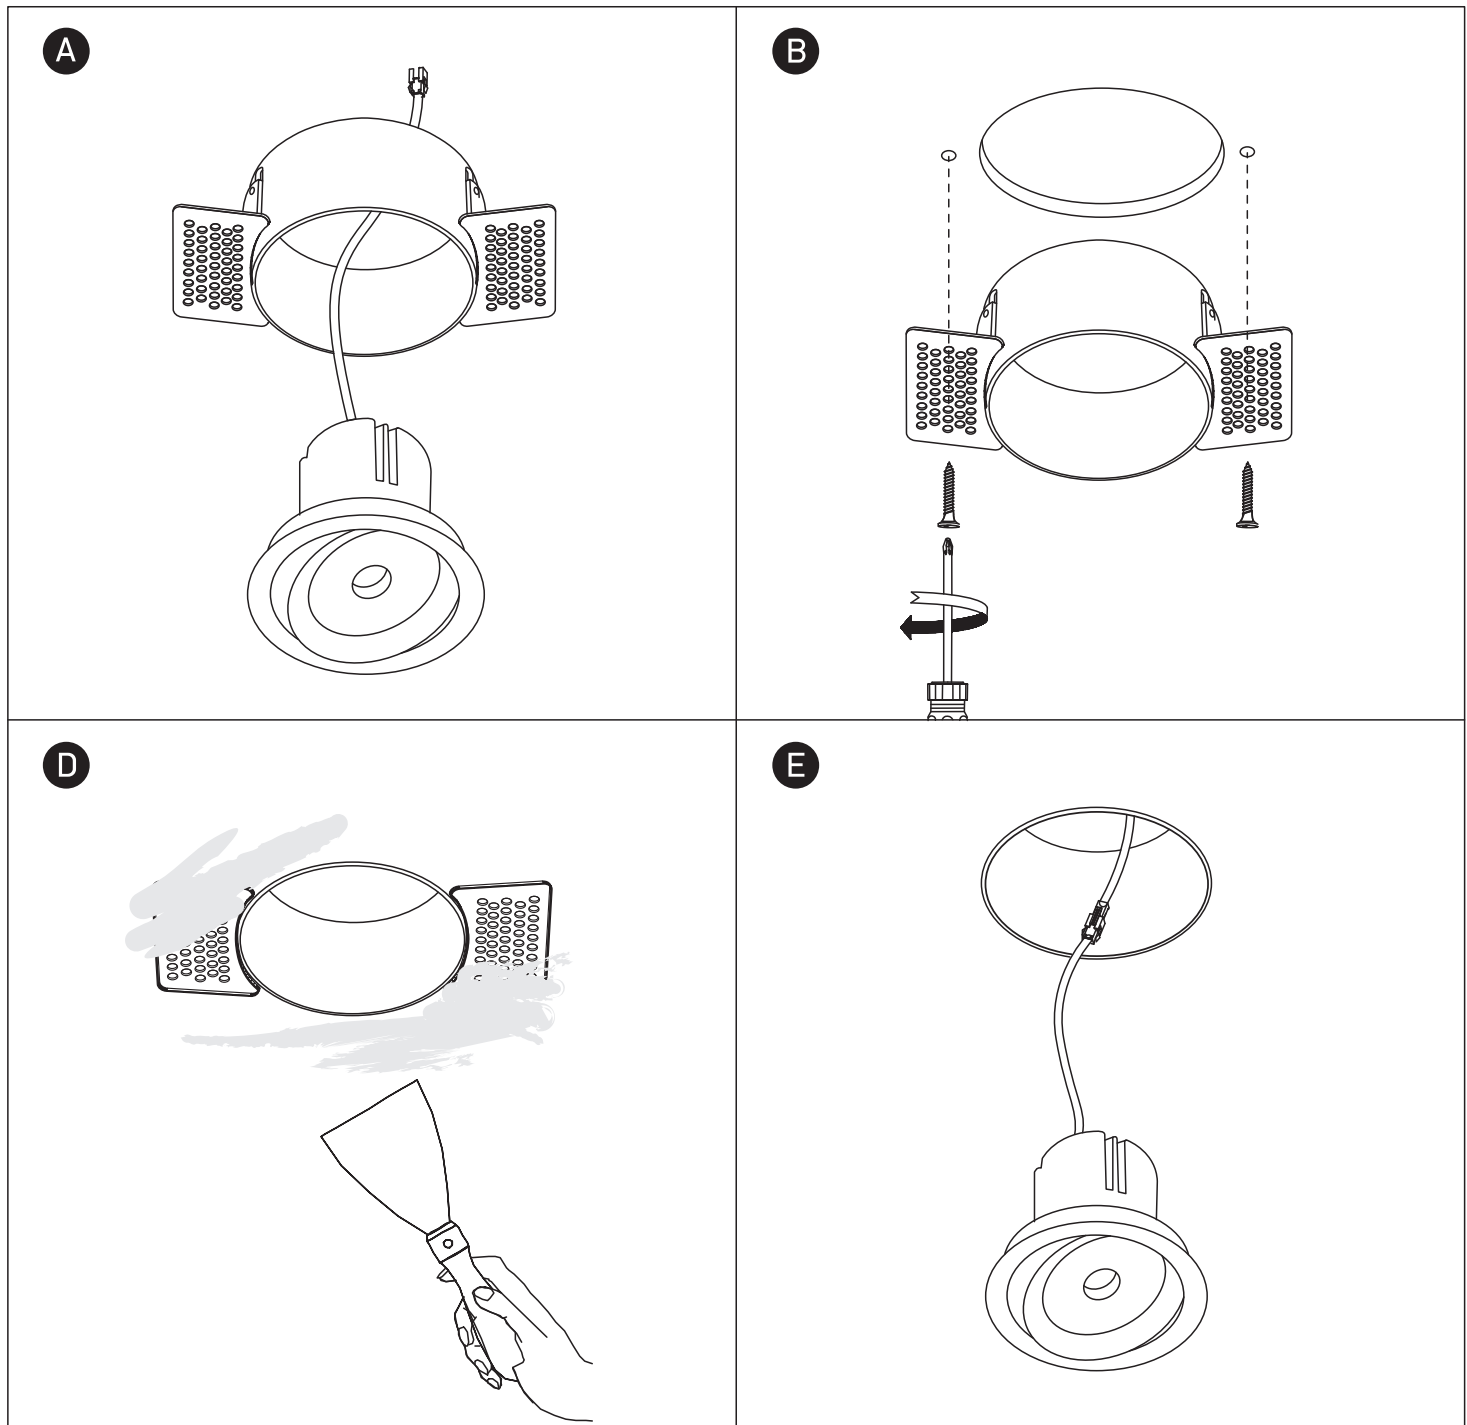

INSTALLATION MANUAL

11112T

ecolight

90 CRI

700mA | 12W | IP20 | Aluminium | Adjustable | Trimless
Requires 700mA driver.

Warnings:

1. Make sure that the product is installed properly before connecting to electricity.
2. Do not cover the fitting.
3. Maintenance and installation should only be carried out by a professional electrician.