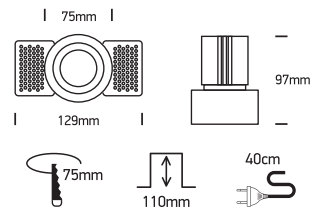

INSTALLATION MANUAL

11112T

ecolight

90 CRI

700mA | 12W | IP20 | Aluminium | Adjustable | Trimless
Requires 700mA driver.

Warnings:

1. Make sure that the product is installed properly before connecting to electricity.
2. Do not cover the fitting.
3. Maintenance and installation should only be carried out by a professional electrician.