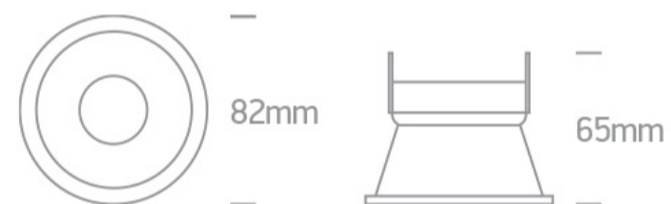

01 Recessed Spots Fixed > The Semi Trimless Dark Light Range

10105TG/B

Recessed semi trimless aluminium spot with GU10 lampholder.

Complies with standard EN60598-1 and any other specific standards.

Downloads

Dimensions

Physical Specification

Item Group	01 Recessed Spots Fixed
Family	The Semi Trimless Dark Light Range
Order Code	10105TG/B
Colour	Black
Material	Aluminium
Shape	Circular
Height	65mm
Diameter	82mm
Cutout Hole Diameter	75mm
Recessed Ceiling	Yes
Depth Required	150mm
Indoor	Yes