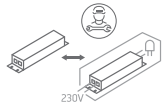

## 11112RB

**ecolight**

350mA | 12W | IP20 | Aluminium | Adjustable  
Requires 350mA driver.

90  
CRI

**one**  
LIGHT