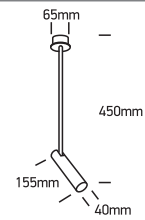

## 11112RB

**ecolight**

350mA | 12W | IP20 | Aluminium | Adjustable  
Requires 350mA driver.

90  
CRI

**one**  
LIGHT