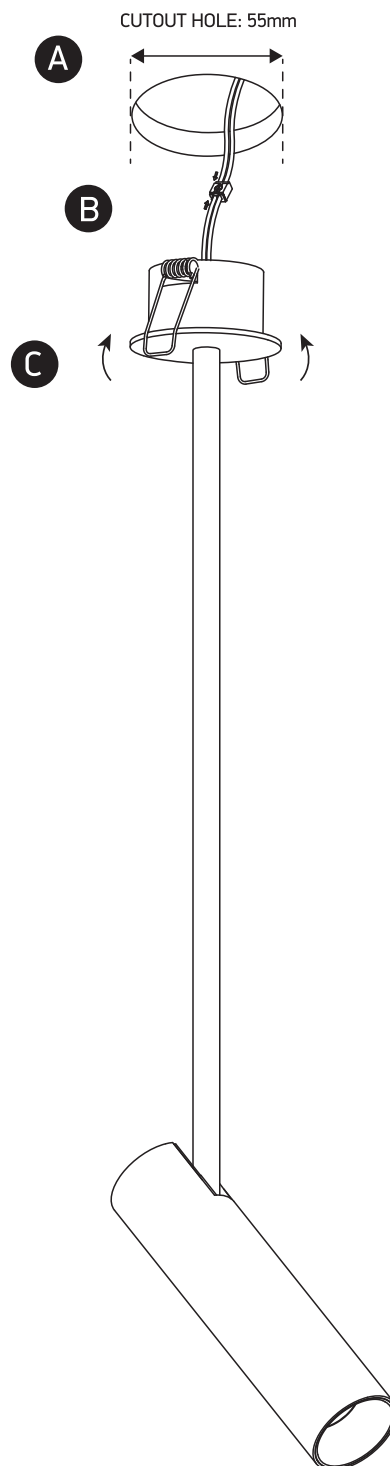

## 11112RB

**ecolight**

350mA | 12W | IP20 | Aluminium | Adjustable  
Requires 350mA driver.

90  
CRI

**one**  
LIGHT