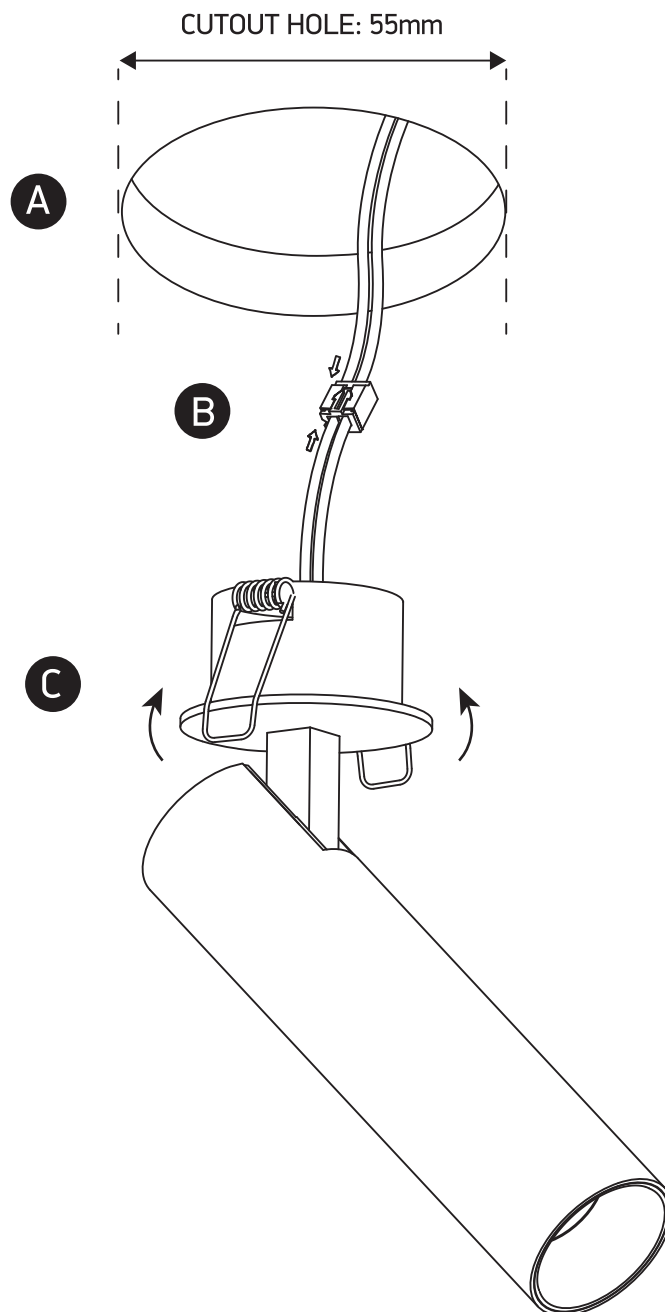

## 11112RA

**ecolight**

350mA | COB LED | 12W | IP20 | Aluminium | Adjustable  
Requires 350mA driver.

90  
CRI

**one**  
LIGHT