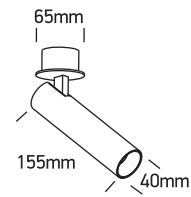

## 11112RA

**ecolight**

350mA | COB LED | 12W | IP20 | Aluminium | Adjustable  
Requires 350mA driver.

90  
CRI

**one**  
LIGHT