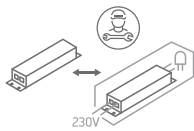

## 11112RA

**ecolight**

350mA | COB LED | 12W | IP20 | Aluminium | Adjustable  
Requires 350mA driver.

90  
CRI

**one**  
LIGHT