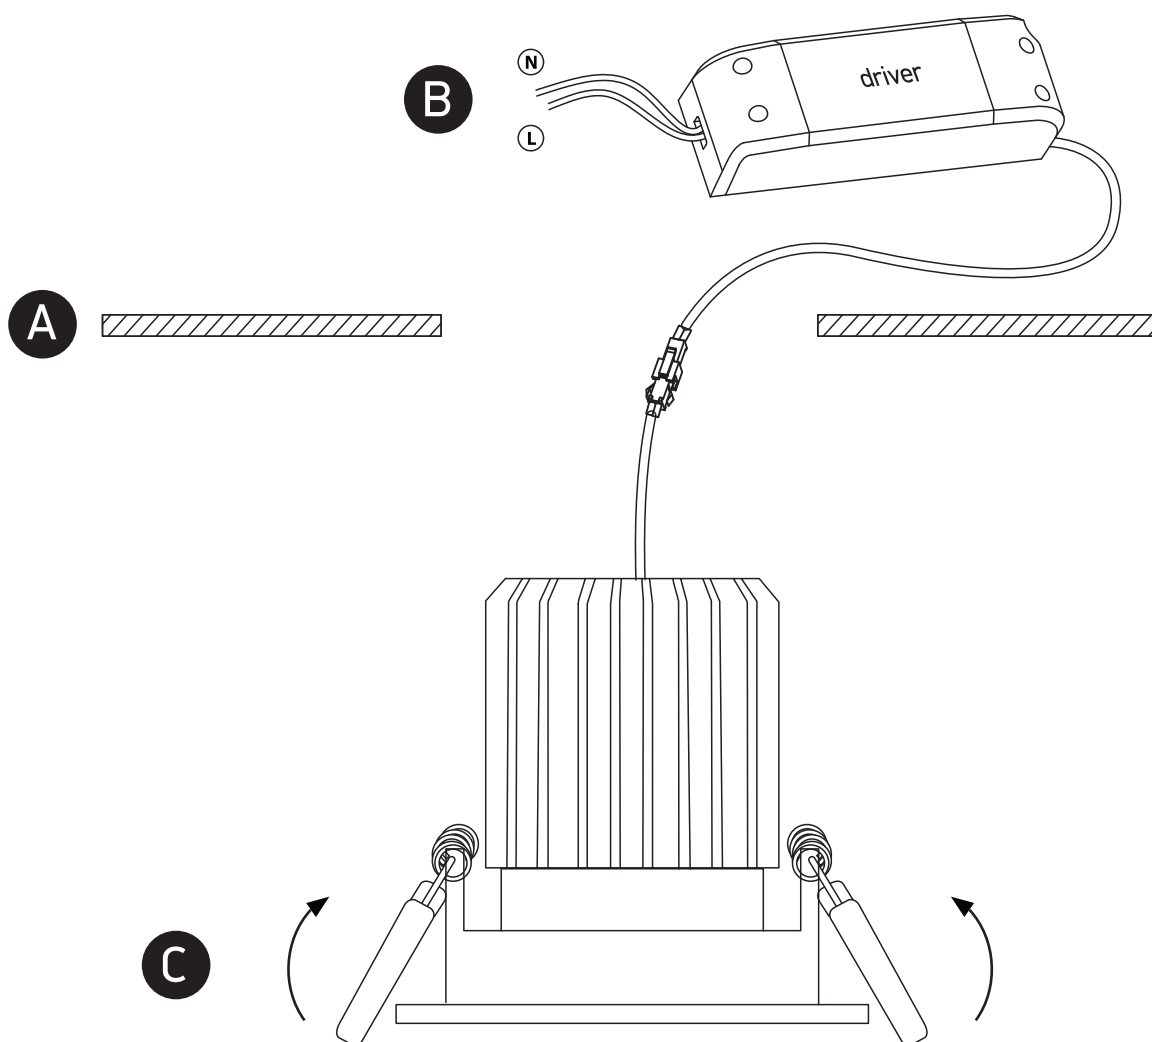

INSTALLATION MANUAL

11112P

ecolight

DARK LIGHT

85mm

700mA | COB LED | 12W | IP65 | Adjustable | Aluminium

Requires 700mA driver.

90
CRI

80mm

one
LIGHT

Warnings:

1. Make sure that the product is installed properly before connecting to electricity.
2. Do not cover the fitting.
3. Maintenance and installation should only be carried out by a professional electrician.