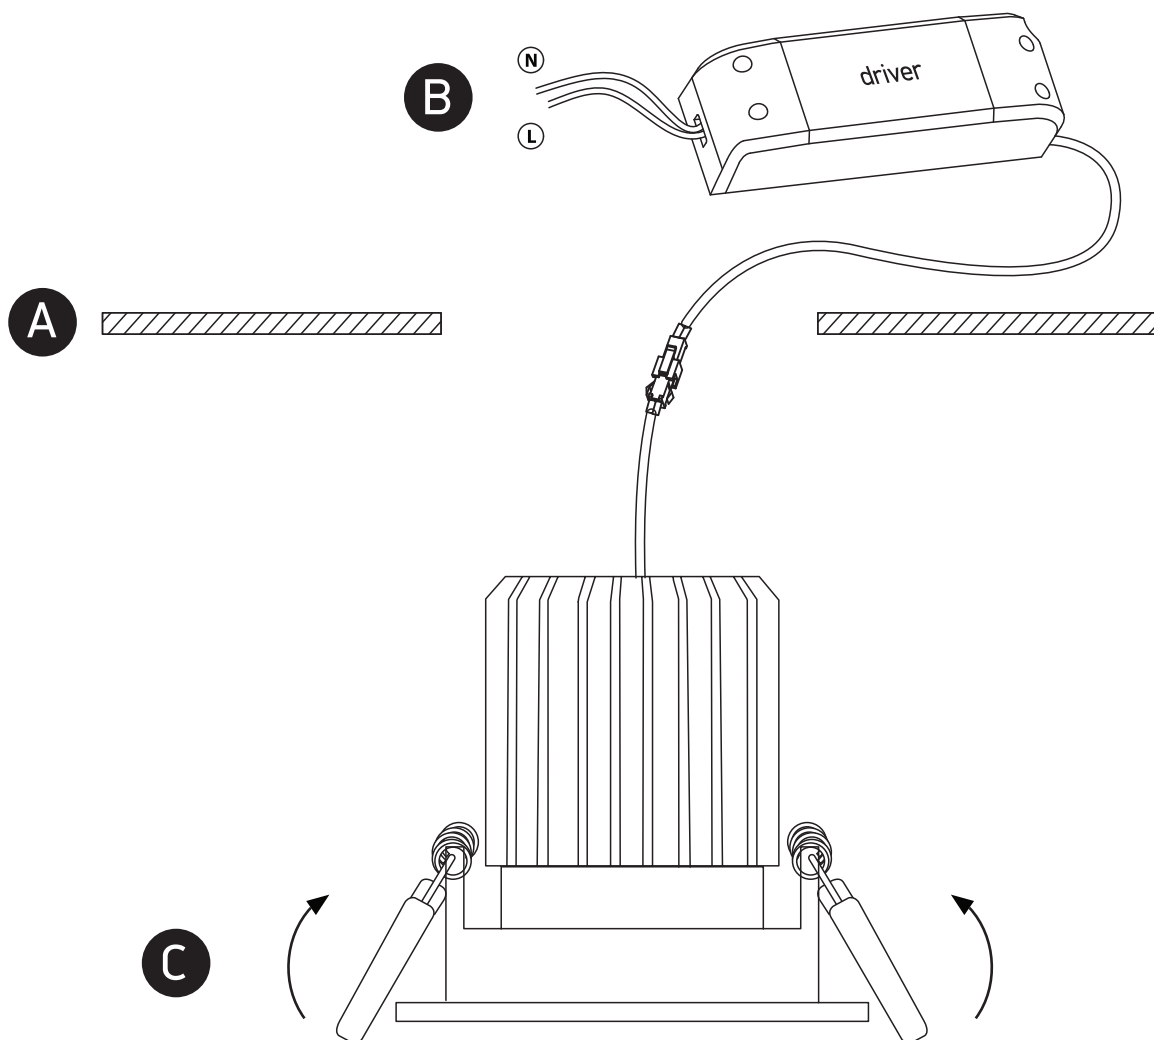

INSTALLATION MANUAL

11112P

ecolight

DARK LIGHT

85mm

80mm

700mA | COB LED | 12W | IP65 | Adjustable | Aluminium

Requires 700mA driver.

90 CRI

one
LIGHT

Warnings:

1. Make sure that the product is installed properly before connecting to electricity.
2. Do not cover the fitting.
3. Maintenance and installation should only be carried out by a professional electrician.