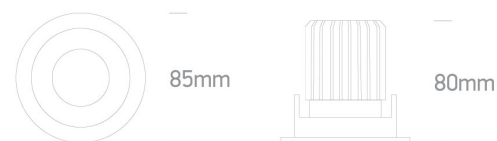

Dimensions