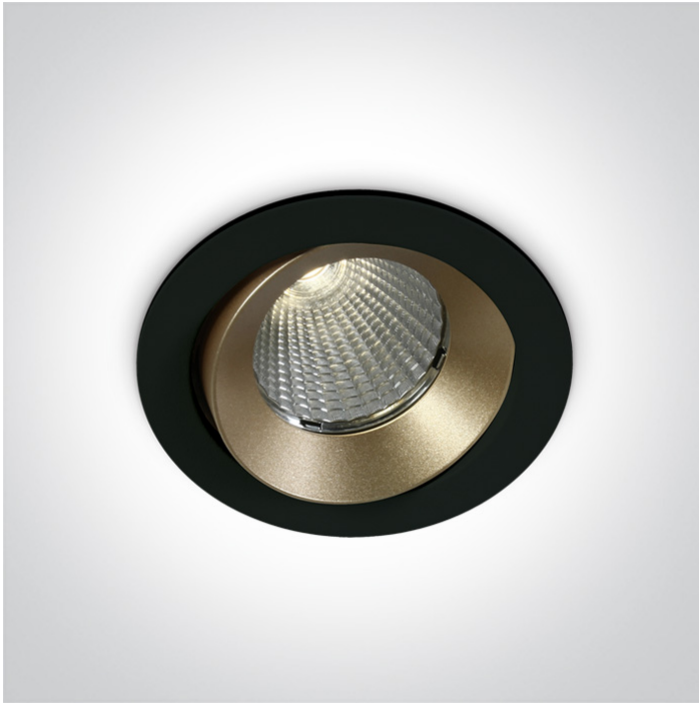

04 Recessed Spots Adjustable LED&gt;The IP65 COB Dark Light Range

**11112P/B/W**

12W IP65 Dark light COB LED Recessed Adjustable Spot.

Requires 700mA driver.

Complies with standard EN60598-1 and any other specific standards

## Physical Specification

Item Group

04 Recessed Spots Adjustable LED

Family	The IP65 COB Dark Light Range <a href="#">Pobrano z mamadecor.pl</a>
Order Code	11112P/B/W
Colour	Black
Material	Aluminium
Shape	Circular
Height	80mm
Diameter	85mm
Cutout Hole Diameter	72mm
Recessed Ceiling	Yes
Depth Required	100mm
Indoor	Yes
Outdoor	Yes
Adjustable	1 Direction