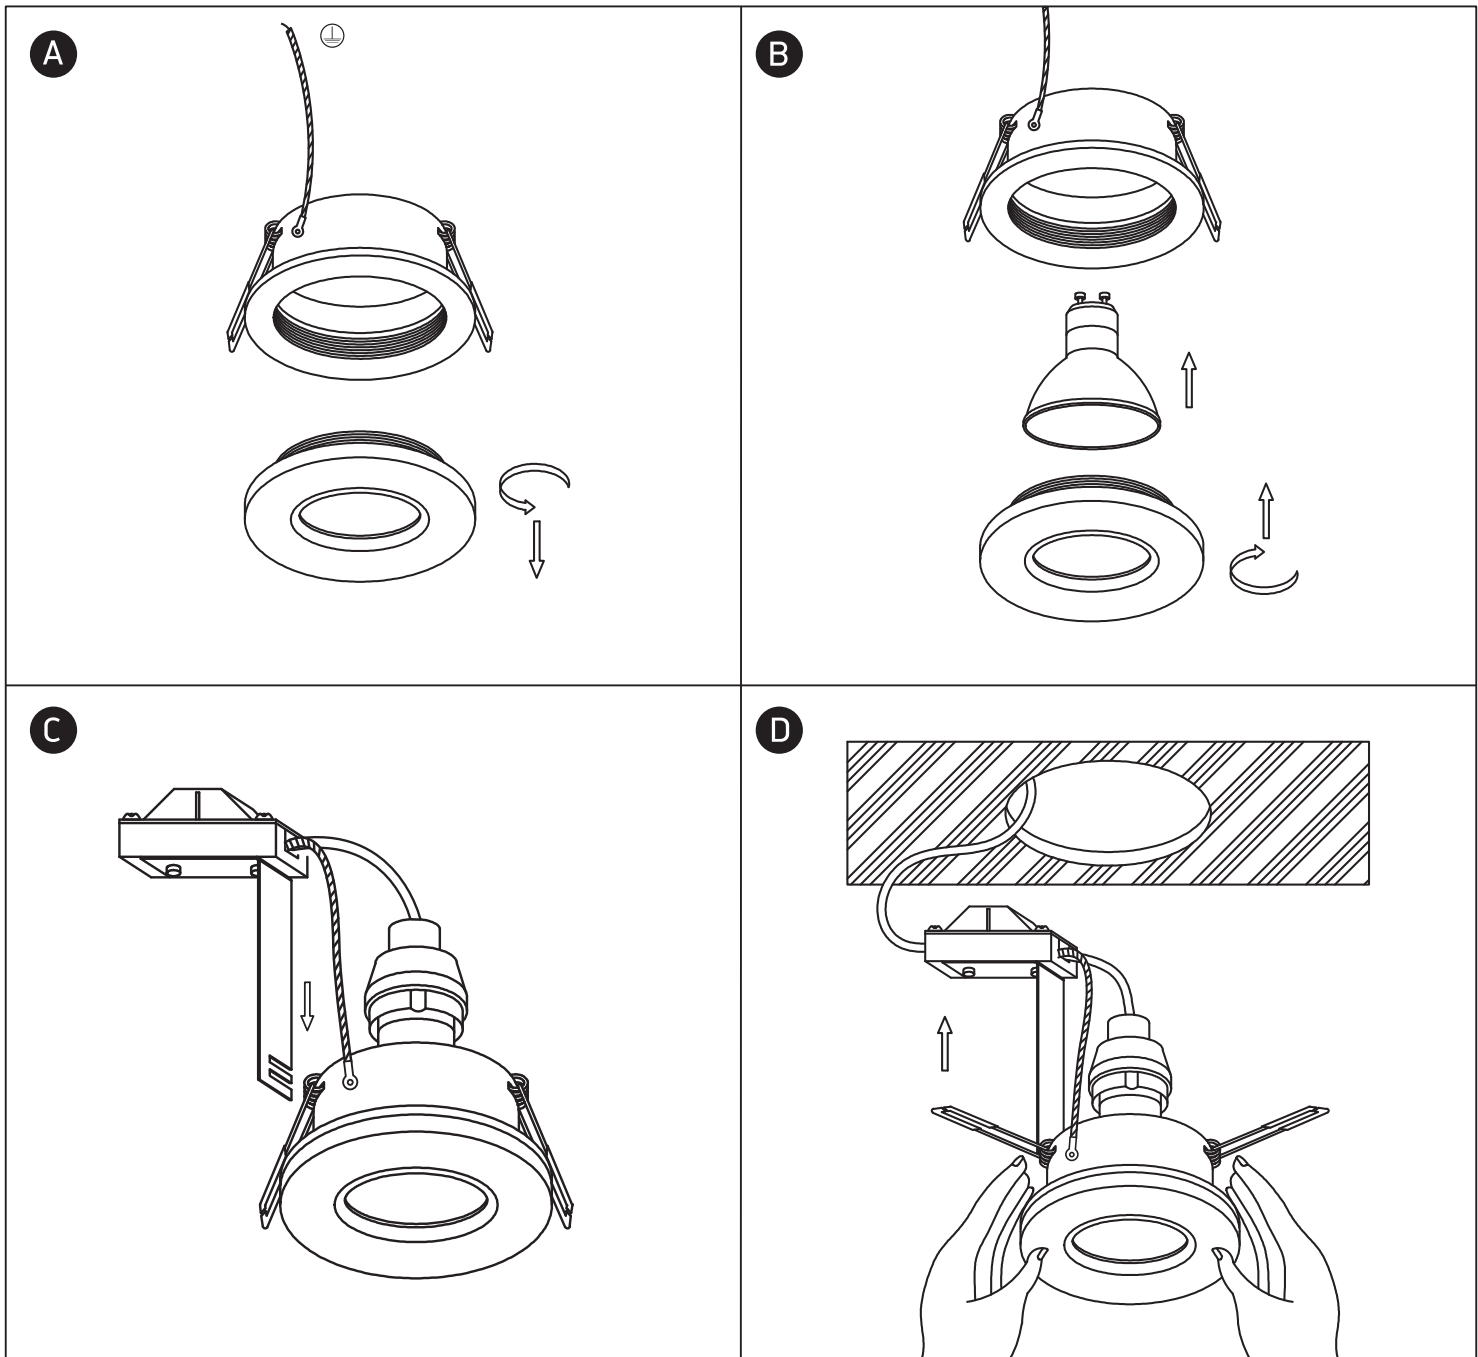

INSTALLATION MANUAL

10105R1

100-240V | MR16 | GU10 | 10W | *IP65 | Aluminium

*IP65 is the protection degree for the visible part of the fitting under the ceiling. The part of the fitting hidden in the ceiling is IP20.