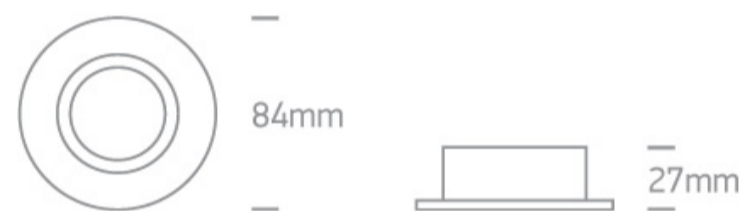

01 Recessed Spots Fixed &gt; The IP65 Bathroom Range Aluminium

10105R1/W

IP65 Bathroom Recessed MR16 spot with GU10 lampholder.

Complies with standard EN60598-1 and any other specific standards.

## Dimensions

White

Material

Aluminium

Shape

Circular

Height

27mm

Diameter	84mm
Cutout Hole Diameter	68mm
Recessed Ceiling	Yes
Depth Required	120mm
Indoor	Yes
Outdoor	Yes
Adjustable	No