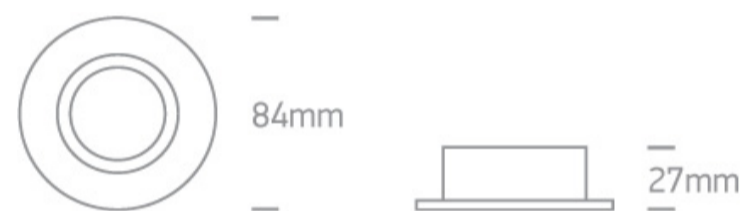

01 Recessed Spots Fixed > The IP65 Bathroom Range Aluminium

10105R1/B

IP65 Bathroom Recessed MR16 spot with GU10 lampholder.

Complies with standard EN60598-1 and any other specific standards.

Downloads

Dimensions

Gallery

Physical Specification

Item Group

01 Recessed Spots Fixed

Family

The IP65 Bathroom Range Aluminium

Order Code

10105R1/B

Colour

Black

Material

Aluminium

Shape

Circular

Height

27mm

Diameter	84mm
Cutout Hole Diameter	68mm
Recessed Ceiling	Yes
Depth Required	120mm
Indoor	Yes
Outdoor	Yes
Adjustable	No

Electrical Characteristics

Gear	No
Fitting + Driver	
Input Voltage	100-240V
50 Hz	Yes
60 Hz	Yes
Safety Class	
Power(Watts)	10W
IP Rating	IP65
Light Source	Replaceable lamp
Lamp Holder	GU10
Number of Lamps	1
Dimmable	N/A
Cable Length	15cm
F Mark	