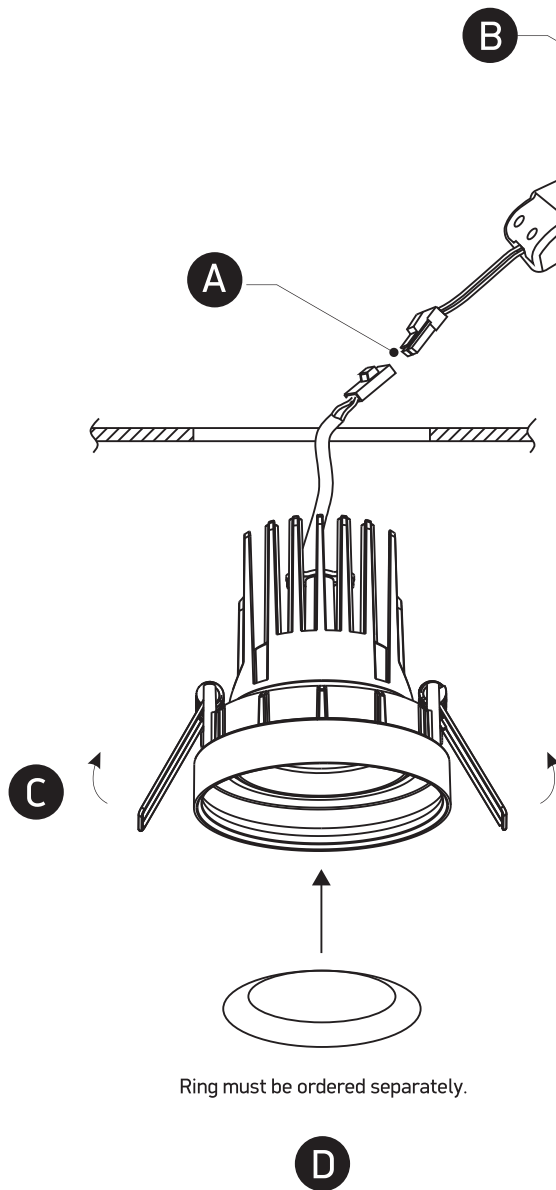

INSTALLATION MANUAL

11112H / 51112H

ecolight

80 CRI

108mm

108mm

95mm

230V | 12W | IP20 | Aluminium | Adjustable
Complete with driver.

Ring must be ordered separately.

Ring must be ordered separately.

Warnings:

1. Make sure that the product is installed properly before connecting to electricity.
2. Do not cover the fitting.
3. Maintenance and installation should only be carried out by a professional electrician.