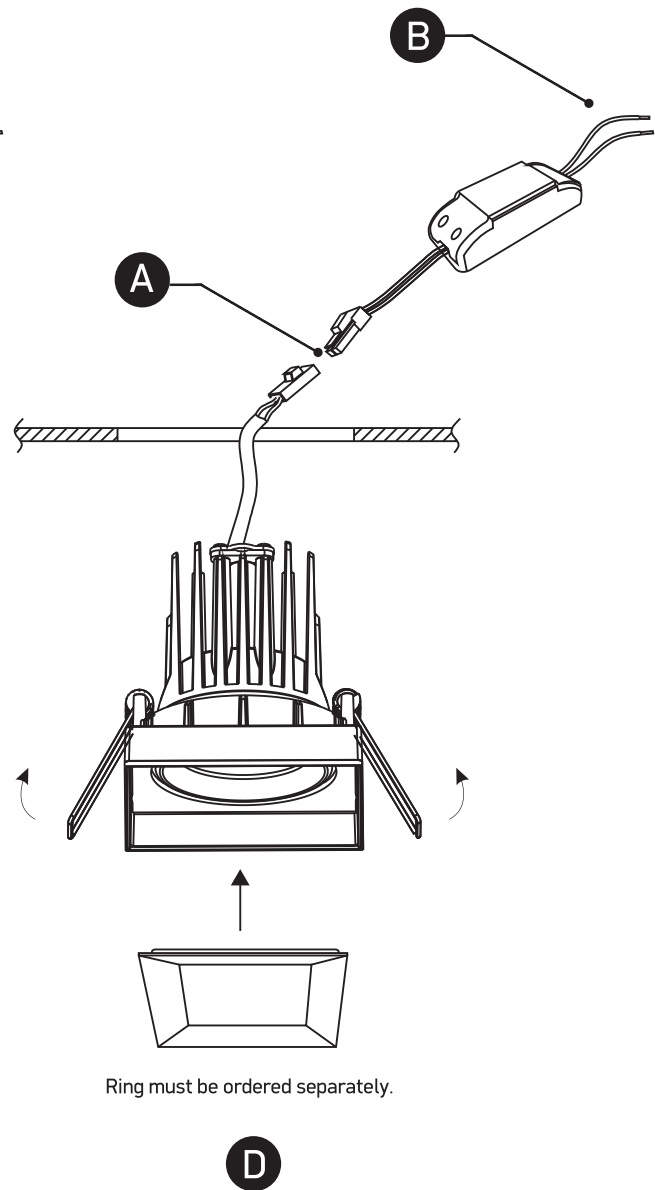

INSTALLATION MANUAL

11112H / 51112H

ecolight

80 CRI

108mm

108mm

95mm

230V | 12W | IP20 | Aluminium | Adjustable
Complete with driver.

Ring must be ordered separately.

Ring must be ordered separately.

Warnings:

1. Make sure that the product is installed properly before connecting to electricity.
2. Do not cover the fitting.
3. Maintenance and installation should only be carried out by a professional electrician.