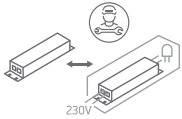

INSTALLATION MANUAL

11112H / 51112H

ecolight

80 CRI

108mm

108mm

95mm

230V | 12W | IP20 | Aluminium | Adjustable
Complete with driver.

Ring must be ordered separately.

Ring must be ordered separately.

Warnings:

1. Make sure that the product is installed properly before connecting to electricity.
2. Do not cover the fitting.
3. Maintenance and installation should only be carried out by a professional electrician.