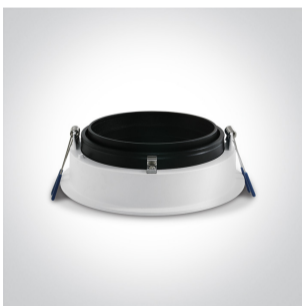

Gallery

Physical Specification

Item Group

05 Downlights

Family

The R111 Dark Light Shop Range Die cast

Order Code

11110AD/B

Colour

Black

Material

Die Cast

Shape

Circular

Height

52mm