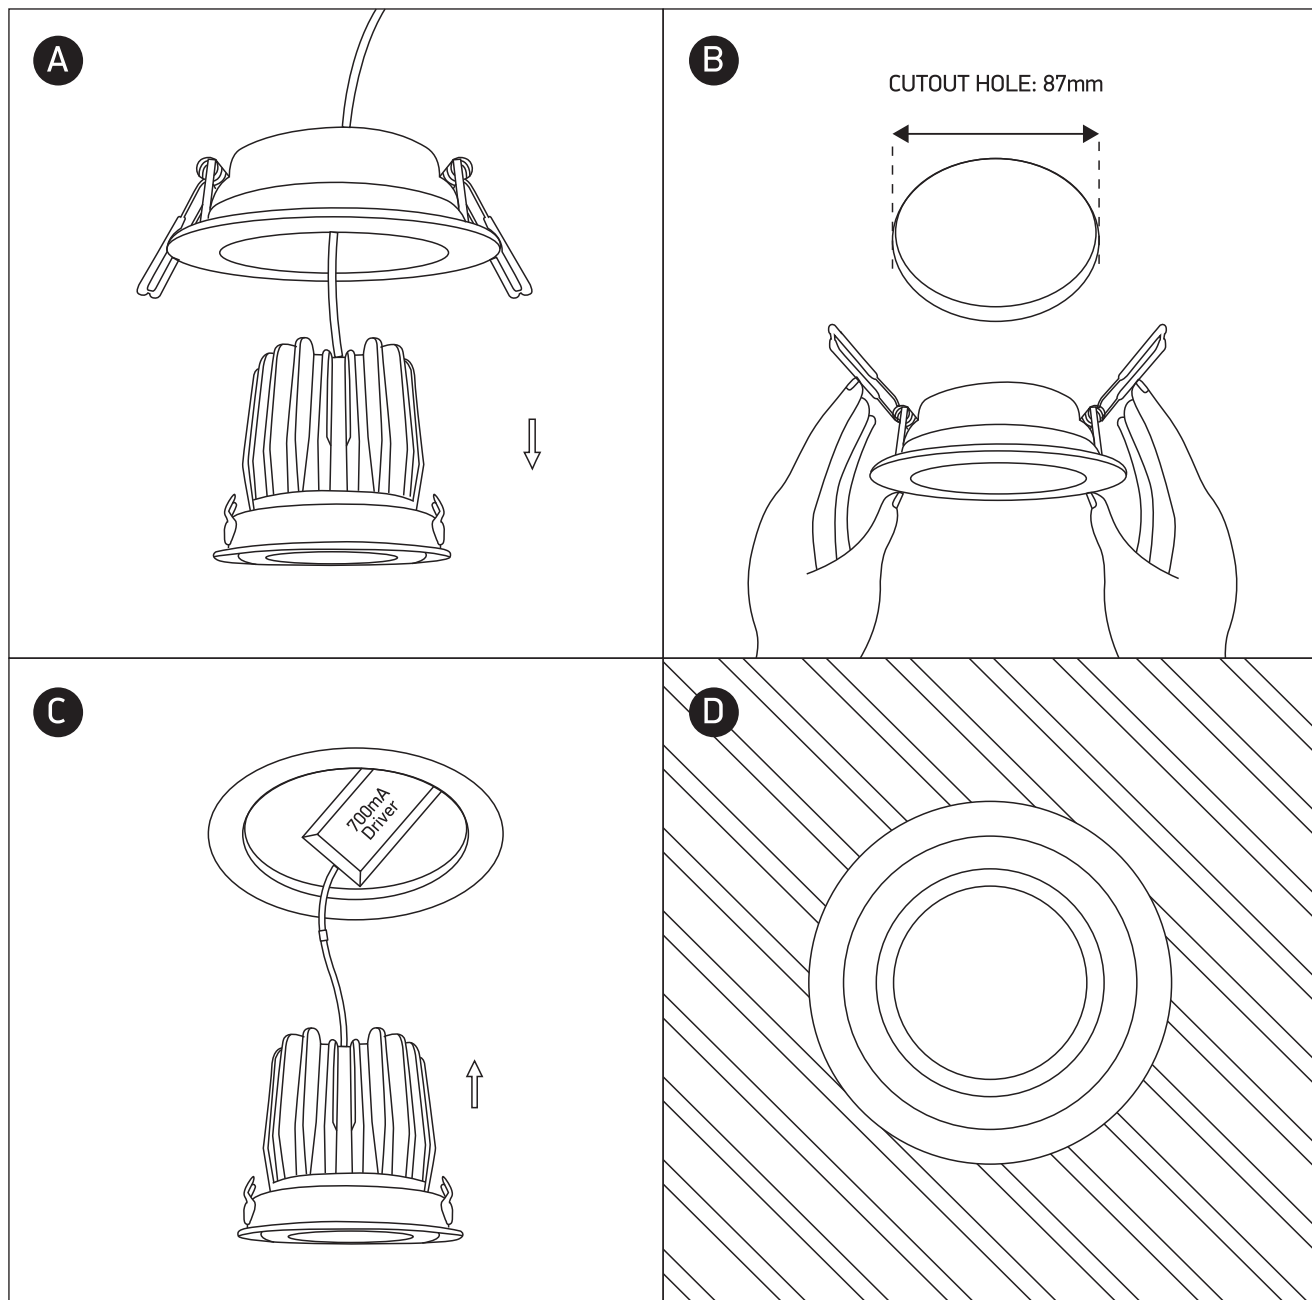

## 11112E

**ecolight**

DARK LIGHT

700mA | 12W | IP20 | Die cast | Adjustable  
Requires 700mA driver.

80 CRI

100mm

87mm

80mm

95mm

40cm

**one**  
LIGHT